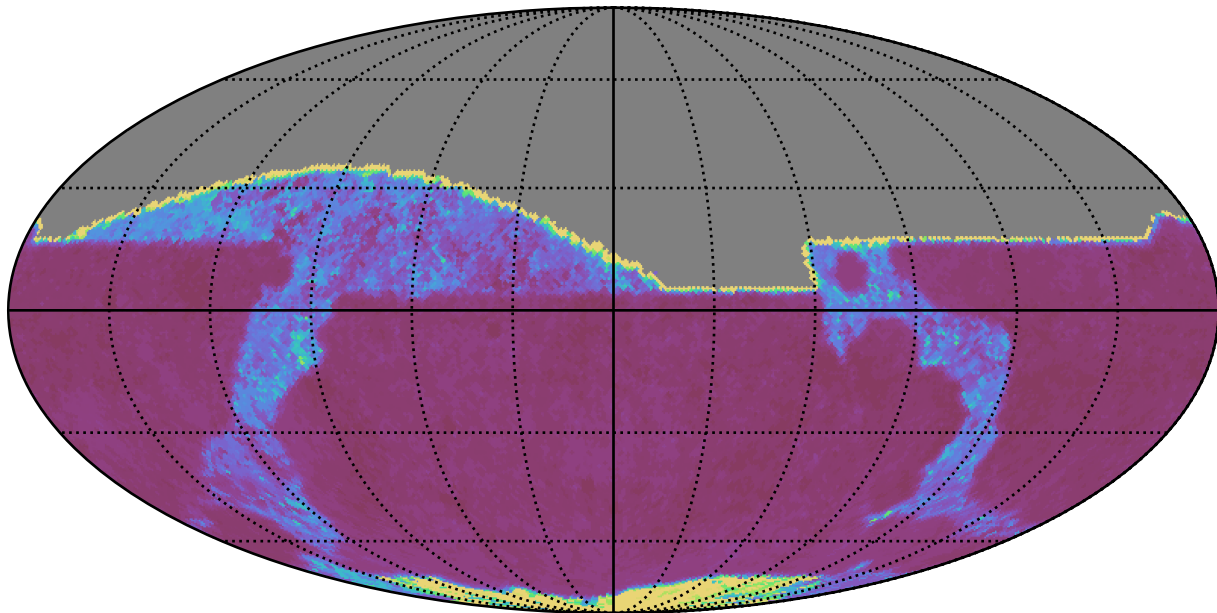

noroll_mjdp180_v3.4_10yrs All sky i band: 20thPercentile Inter-Night Gap

20thPercentile Inter-Night Gap
(days)