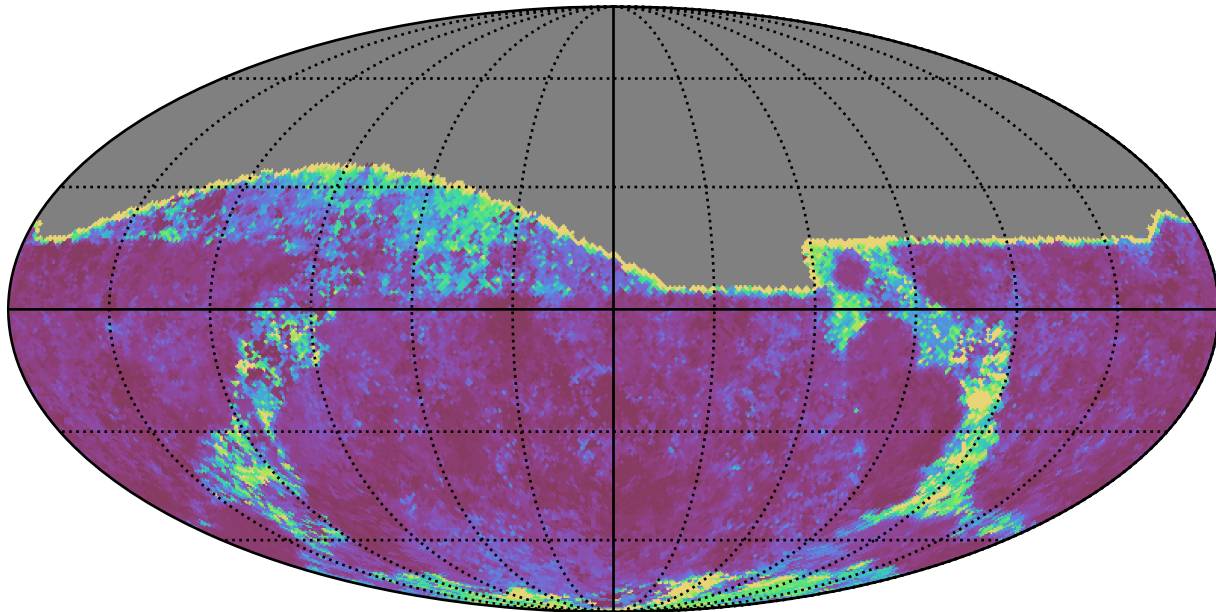

noroll_mjdp180_v3.4_10yrs All sky g band: 20thPercentile Inter-Night Gap

20thPercentile Inter-Night Gap
(days)