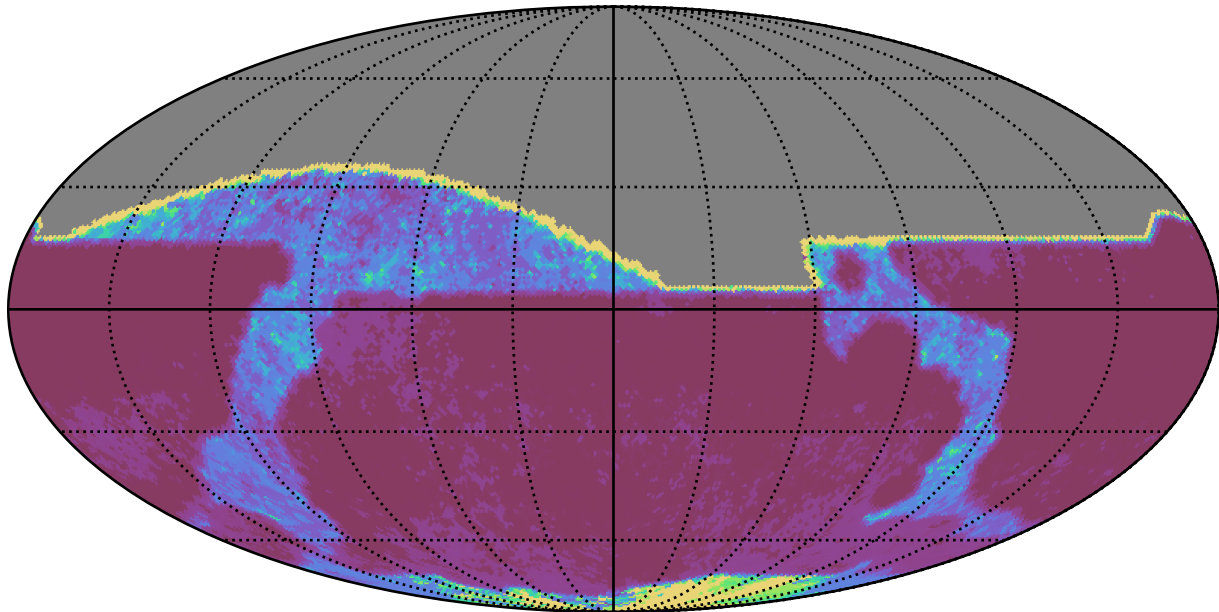

noroll_mjdp180_v3.4_10yrs All sky all bands: 20thPercentile Inter-Night Gap

20thPercentile Inter-Night Gap
(days)