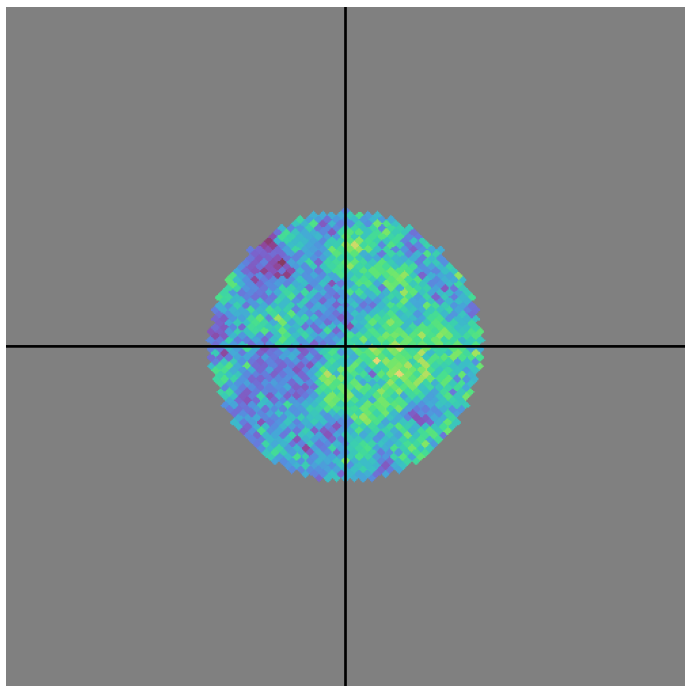

noroll_mjdp180_v3.4_10yrs DD:WFD all bands: AGN_TimeLag_100_days

10.50 10.75 11.00 11.25 11.50 11.75 12.00 12.25 12.50 12.75

AGN_TimeLag_100_days (MJD filter mag)