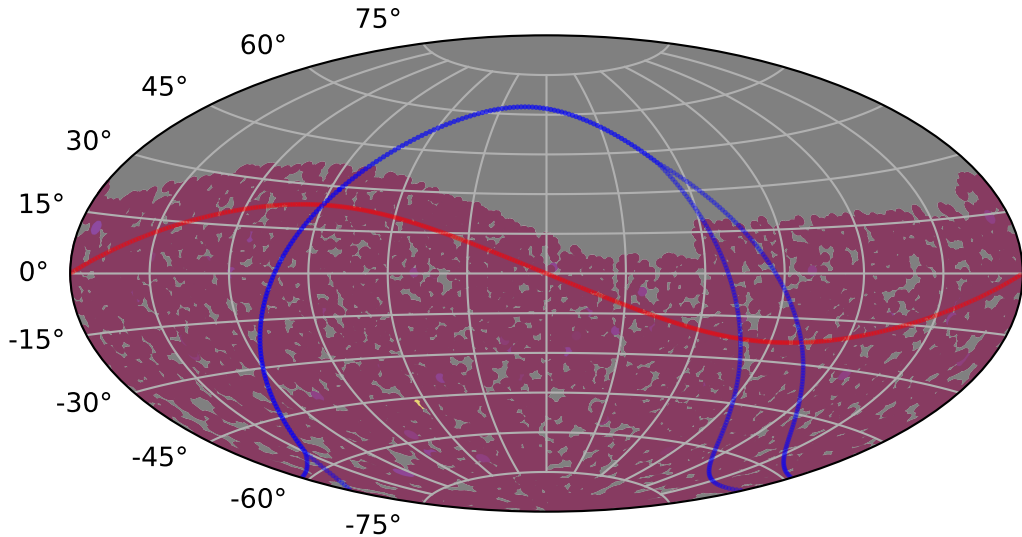

noroll\_mjdp120\_v3.4\_10yrs : TDE\_Quality\_some\_color\_pu\_pnum

TDE\_Quality\_some\_color\_pu\_pnum  
(Bad: 0, Good (obs every 2 night): 1)