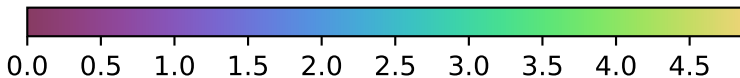

noroll\_mjdp120\_v3.4\_10yrs : TDE\_Quality\_some\_color\_pu\_pnum

TDE\_Quality\_some\_color\_pu\_pnum  
(Bad: 0, Good (obs every 2 night): 1)