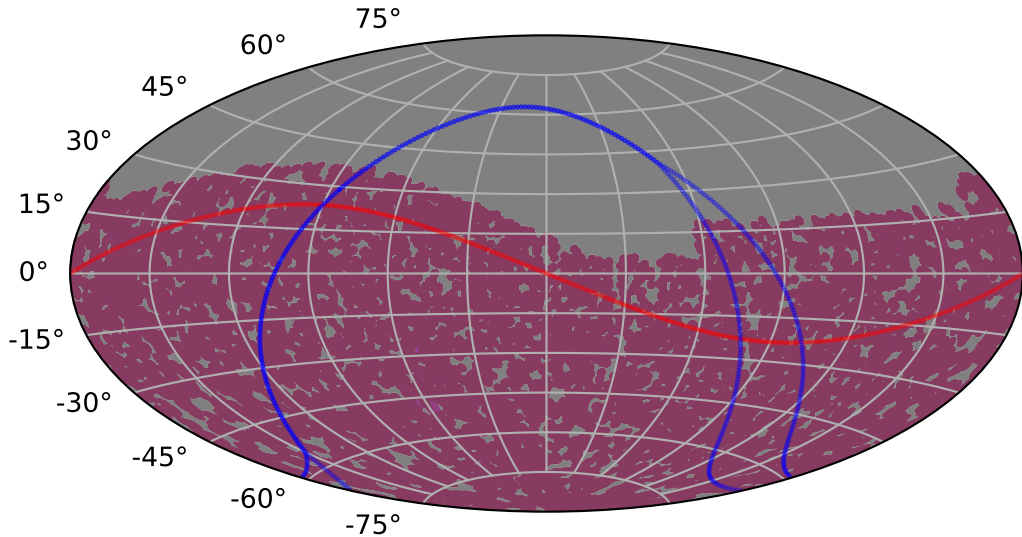

noroll_mjdp120_v3.4_10yrs : TDE_Quality_some_color_pnum

TDE_Quality_some_color_pnum
(Bad: 0, Good (obs every 2 night): 1)