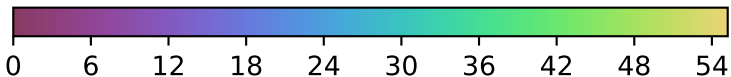

noroll_mjdp120_v3.4_10yrs : TDE_Quality_some_color_pnum

TDE_Quality_some_color_pnum
(Bad: 0, Good (obs every 2 night): 1)