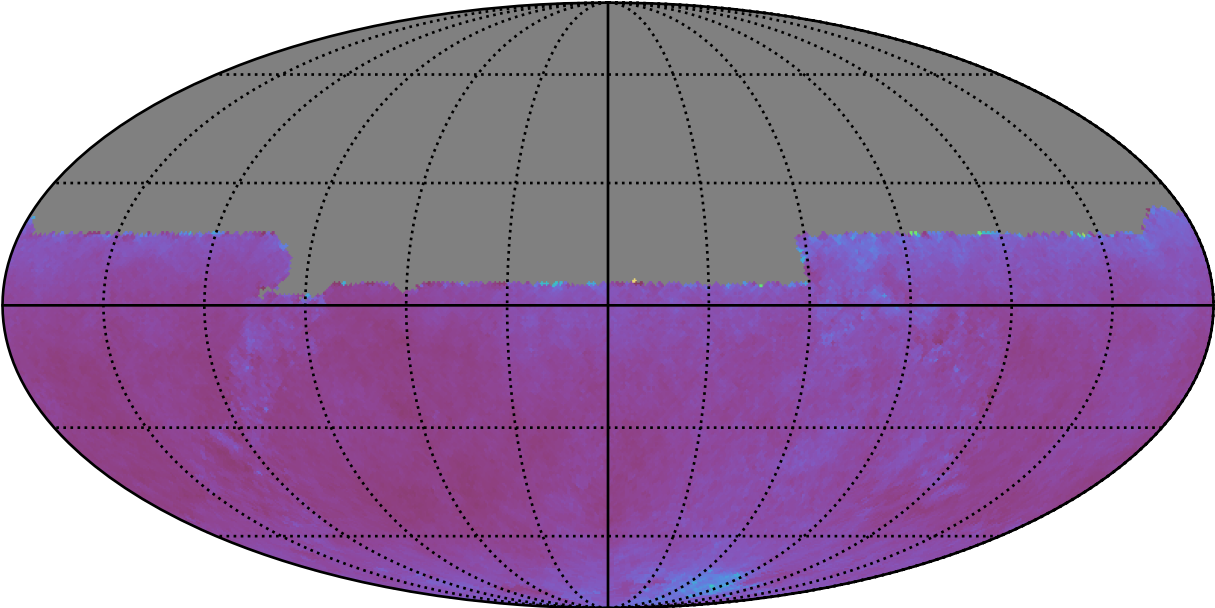

noroll_mjdp120_v3.4_10yrs night<1095 and y: SNR-weighted FWHMeff y, year<3

SNR-weighted FWHMeff y, year<3
(mag arcsec)