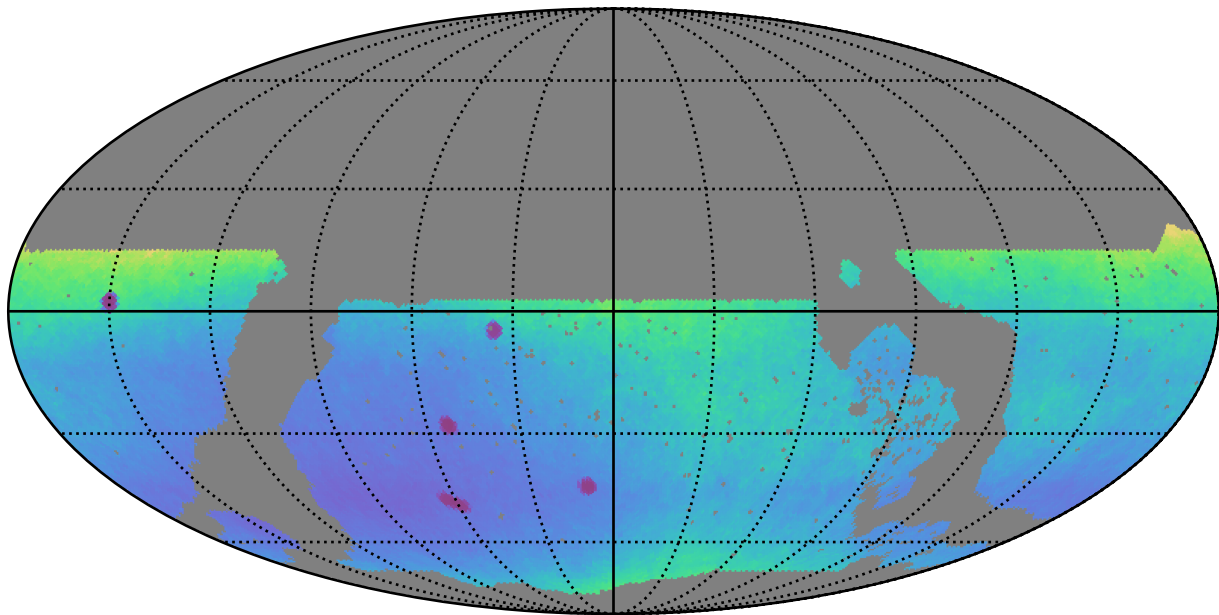

noroll_mjdp120_v3.4_10yrs WFD: Parallax Uncert @ 24.0

Parallax Uncert @ 24.0 (mas)