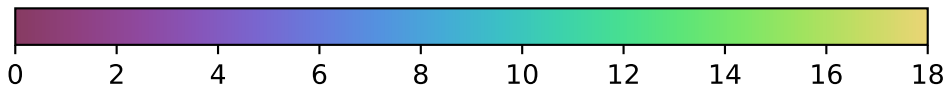

noroll_mjdp120_v3.4_10yrs WFD: Parallax Uncert @ 24.0

Parallax Uncert @ 24.0 (mas)