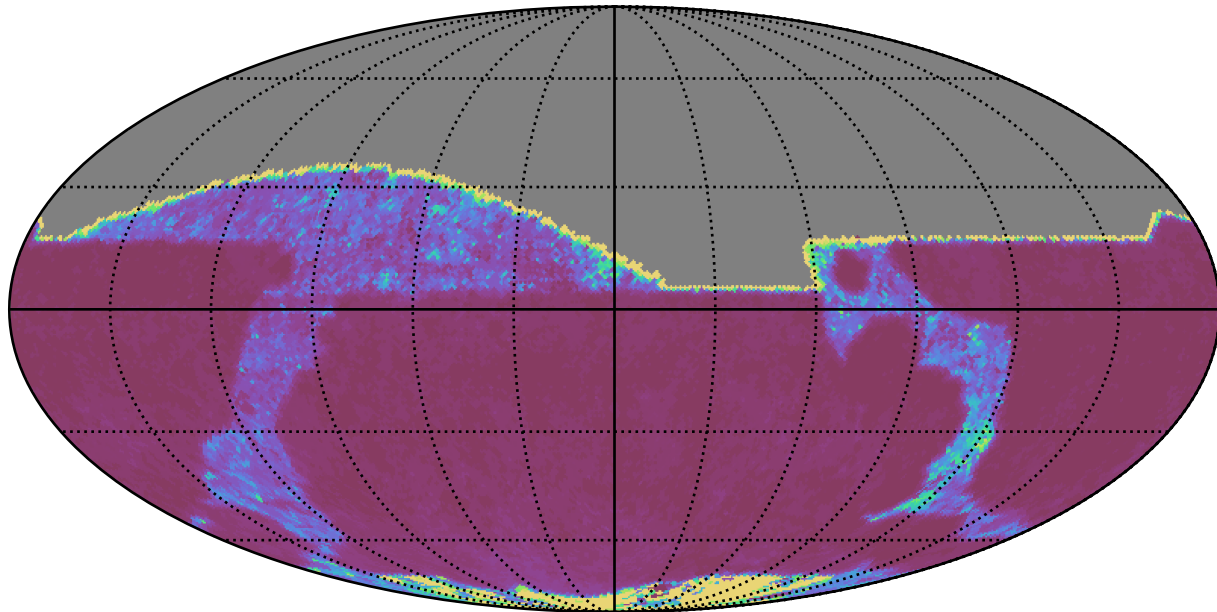

noroll_mjdp120_v3.4_10yrs All sky r band: 20thPercentile Inter-Night Gap

20thPercentile Inter-Night Gap
(days)