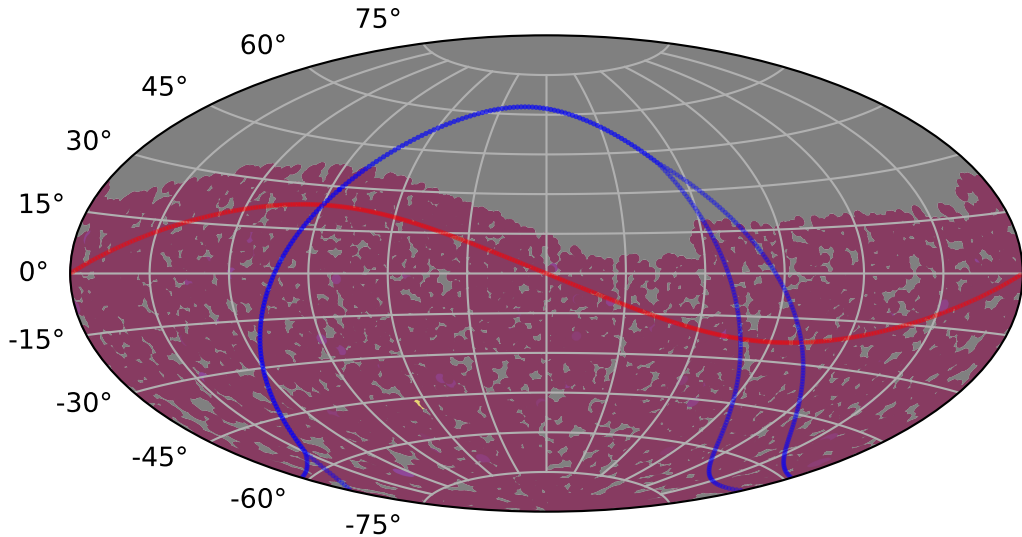

noroll_mjdp0_v3.4_10yrs : TDE_Quality_some_color_pu_pnum

TDE_Quality_some_color_pu_pnum
(Bad: 0, Good (obs every 2 night): 1)