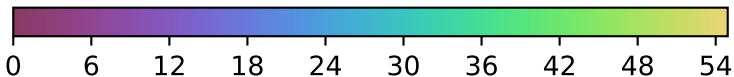

noroll_mjdp0_v3.4_10yrs : TDE_Quality_some_color_pnum

TDE_Quality_some_color_pnum
(Bad: 0, Good (obs every 2 night): 1)