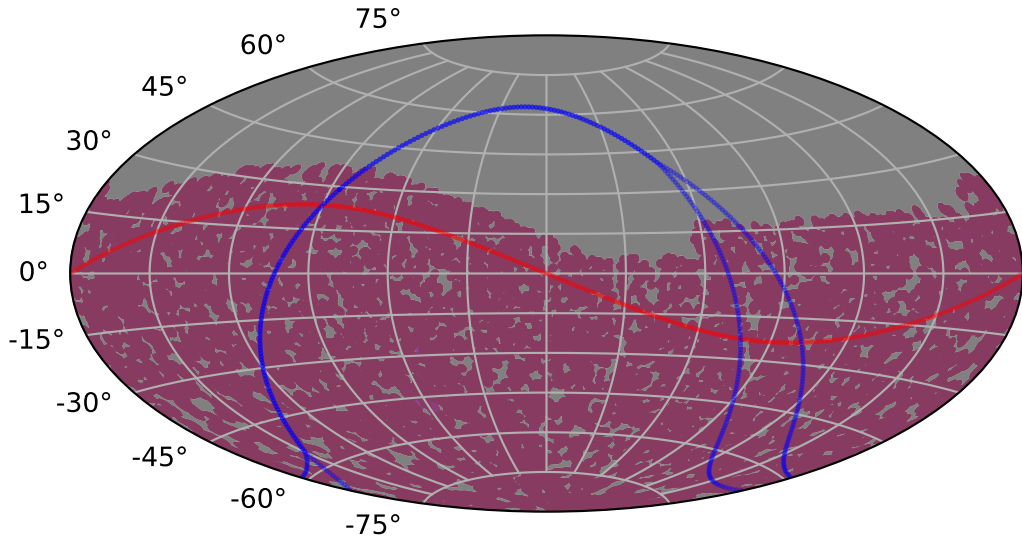

noroll_mjdp0_v3.4_10yrs : TDE_Quality_some_color_pnum

TDE_Quality_some_color_pnum
(Bad: 0, Good (obs every 2 night): 1)