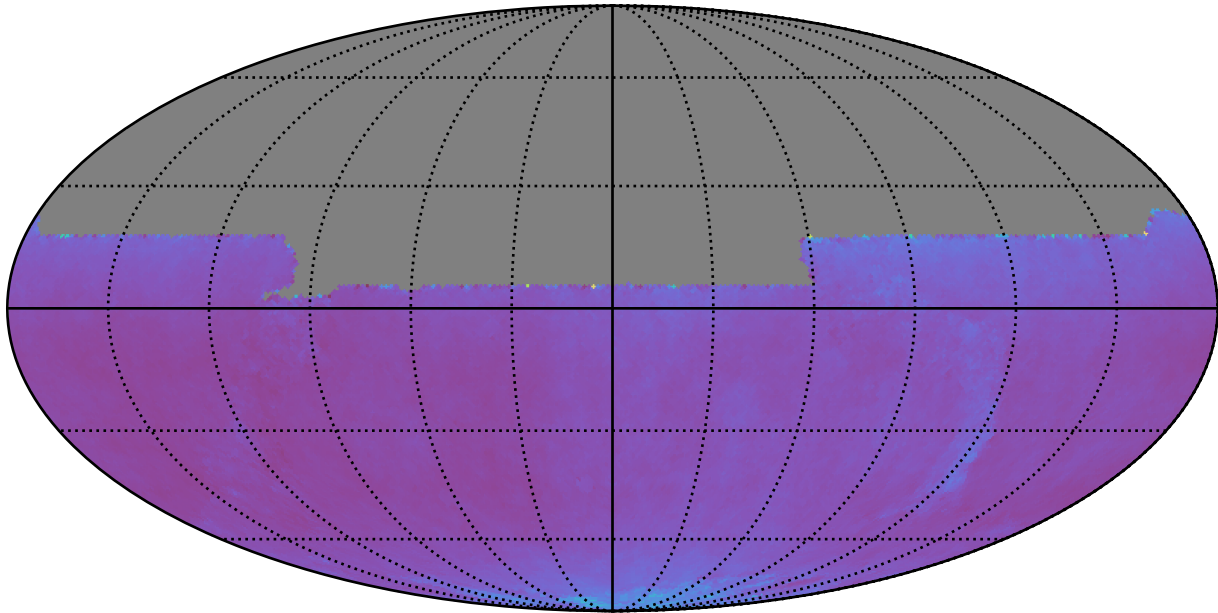

noroll_mjdp0_v3.4_10yrs night<3652 and y: SNR-weighted FWHMeff y, year<10

SNR-weighted FWHMeff y, year<10
(mag arcsec)