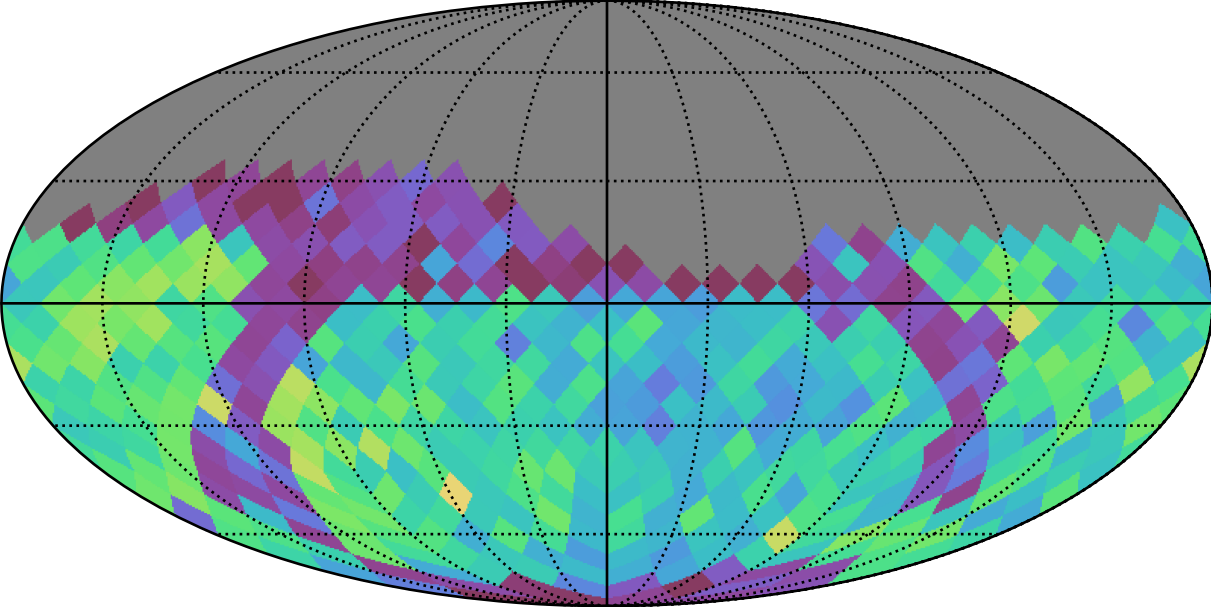

noroll\_mjdp0\_v3.4\_10yrs dm 18 interval 30 RRc Year 1-2: PeriodicStarModulationMetric

PeriodicStarModulationMetric  
(Fraction Detected)