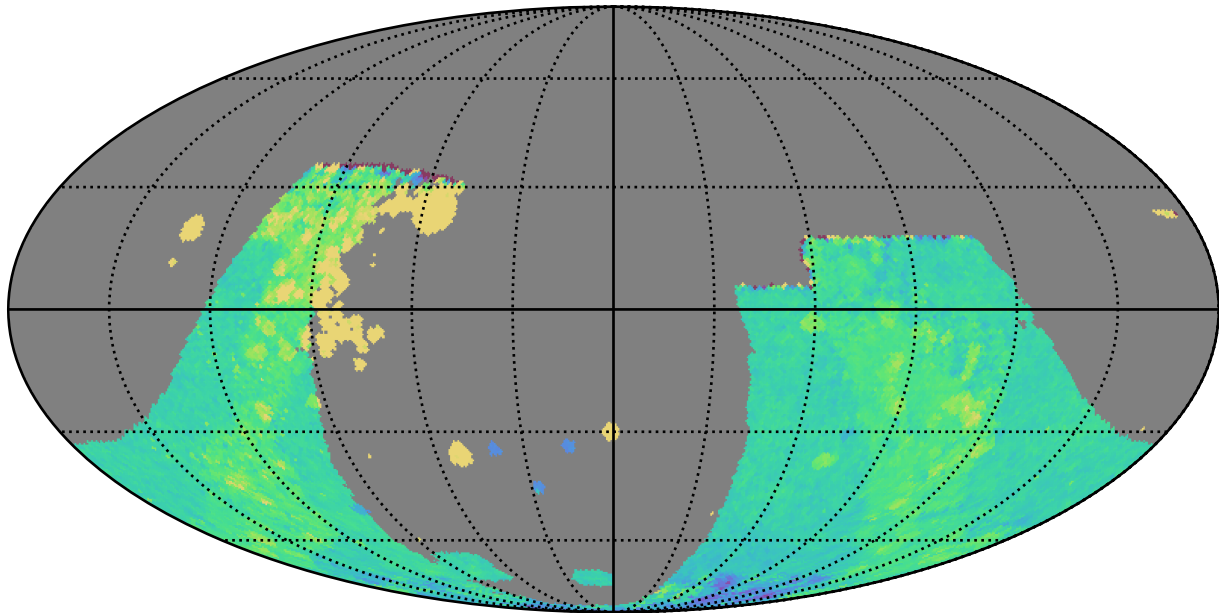

noroll_mjdp0_v3.4_10yrs : GalplaneTimePerFilter_combined_map_i

GalplaneTimePerFilter_combined_map_i
(filter mag MJD s)