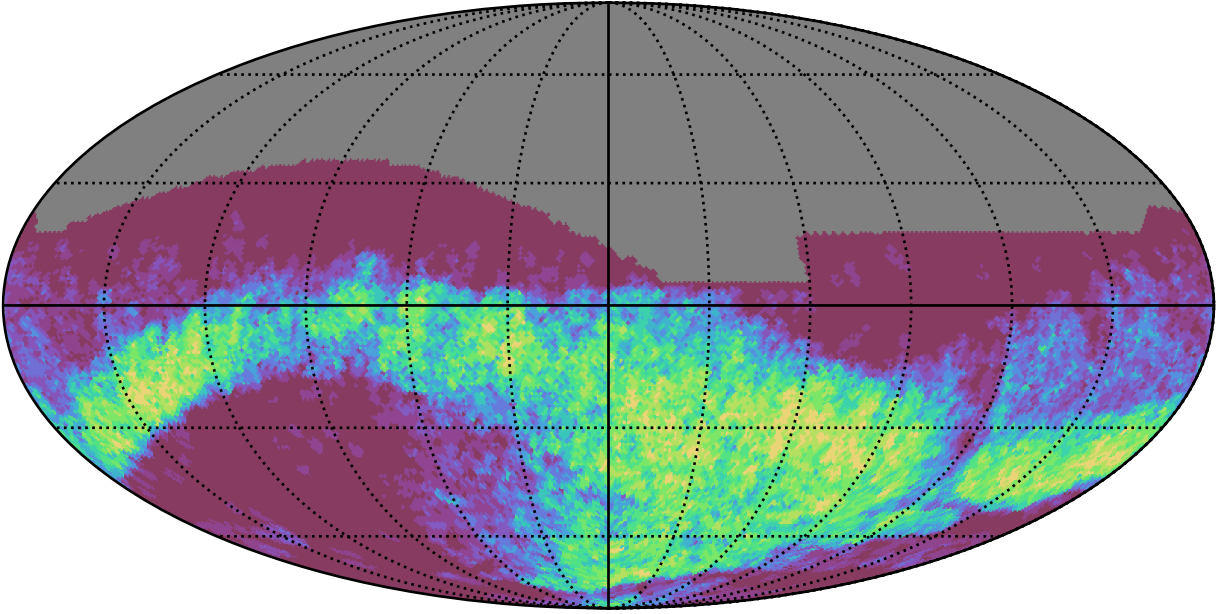

noroll_mjdp0_v3.4_10yrs : GalPlaneSeasonGapsTimescales_xray_binaries_map_Tau_25_0

0.0 0.1 0.2 0.3 0.4 0.5 0.6 0.7 0.8 0.9 1.0
GalPlaneSeasonGapsTimescales_xray_binaries_map_Tau_25_0
(MJD mag)