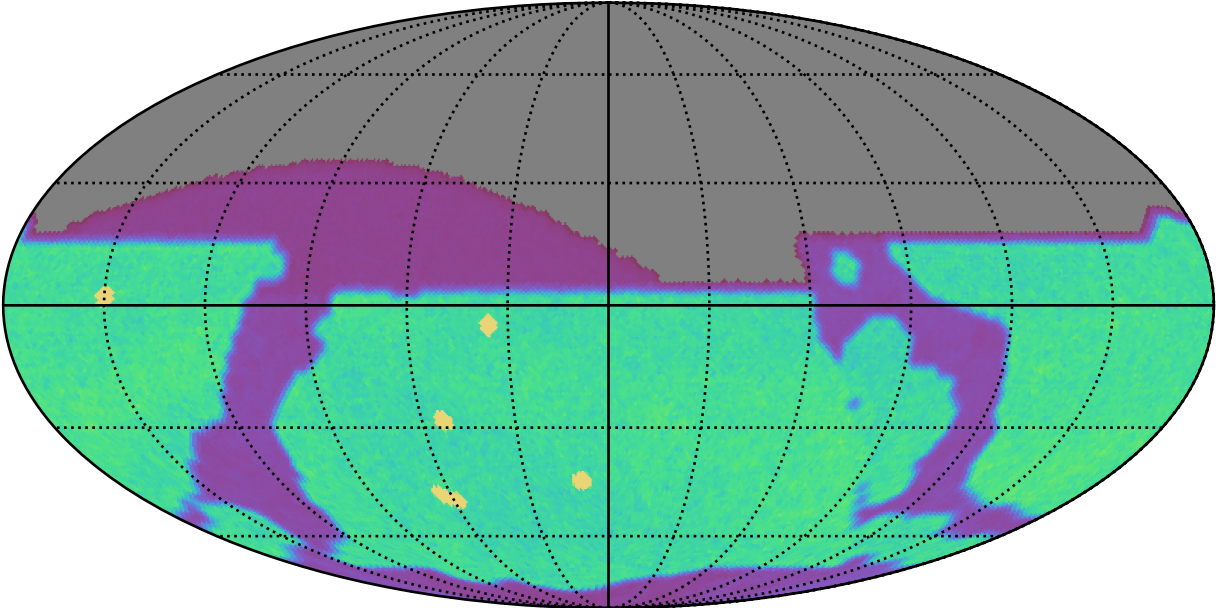

noroll_mjdp0_v3.4_10yrs : FilterPairTGaps observationStartMJD, filter, fiveSigmaDepth

0 150 300 450 600 750 900 1050 1200 1350 1500
FilterPairTGaps observationStartMJD, filter, fiveSigmaDepth
(MJD filter mag)