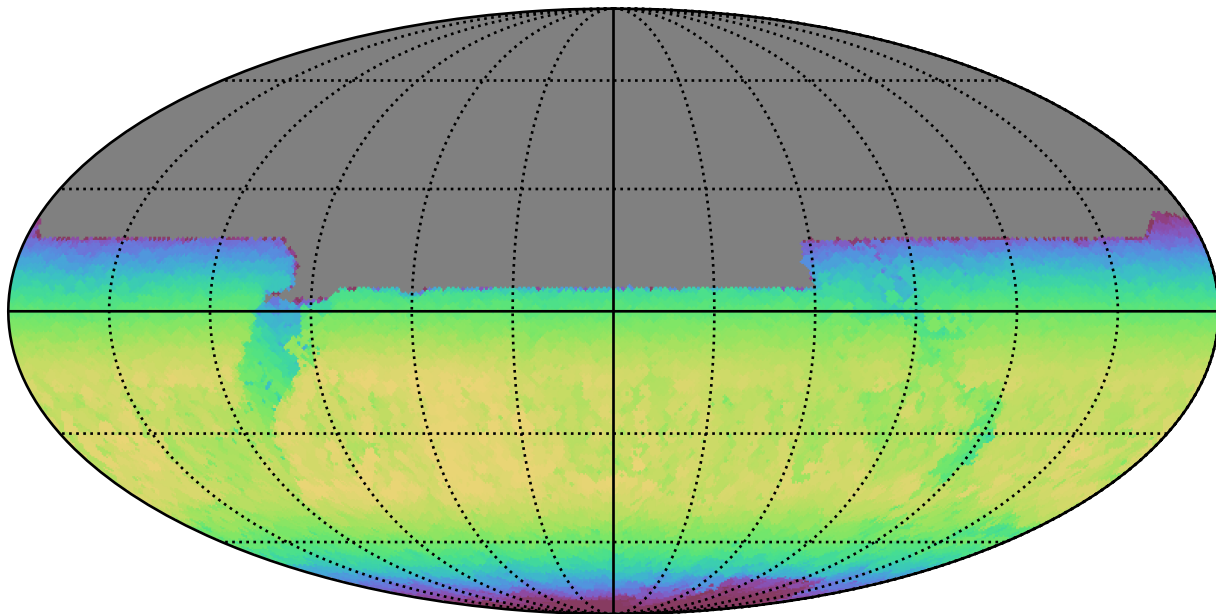

noroll_mjdp0_v3.4_10yrs All sky y band: Max skyBrightness

18.10 18.15 18.20 18.25 18.30 18.35 18.40 18.45 18.50 18.55 18.65

Max skyBrightness (mag/sq arcsec)