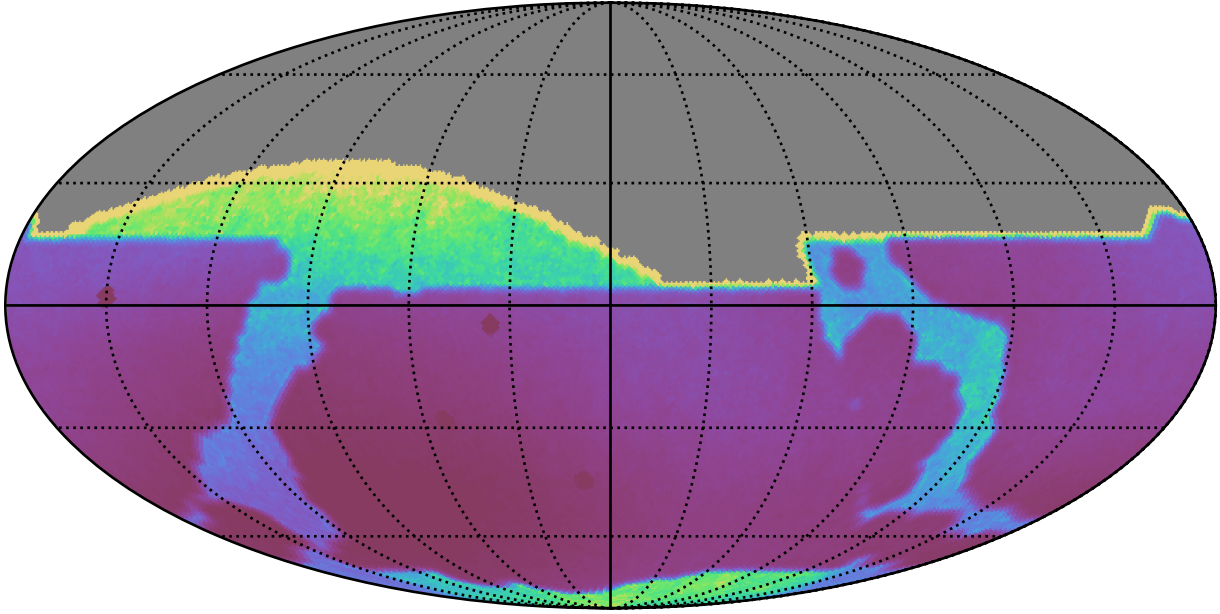

noroll_mjdp0_v3.4_10yrs : Parallax fiveSigmaDepth, filter, seeingFwhmGeom, ra_pi_amp, dec_pi_amp

0.4 0.6 0.8 1.0 1.2 1.4 1.6 1.8 2.0 2.2
Parallax fiveSigmaDepth, filter, seeingFwhmGeom, ra_pi_amp, dec_pi_amp
(mas)