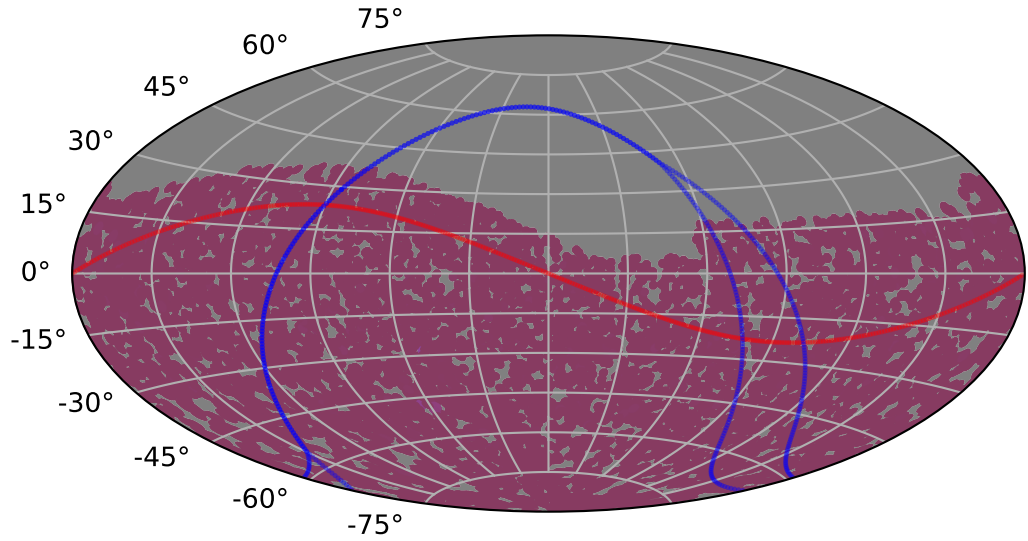

no_magell_roll_v3.4_10yrs : TDE_Quality_some_color_pnum

TDE_Quality_some_color_pnum
(Bad: 0, Good (obs every 2 night): 1)