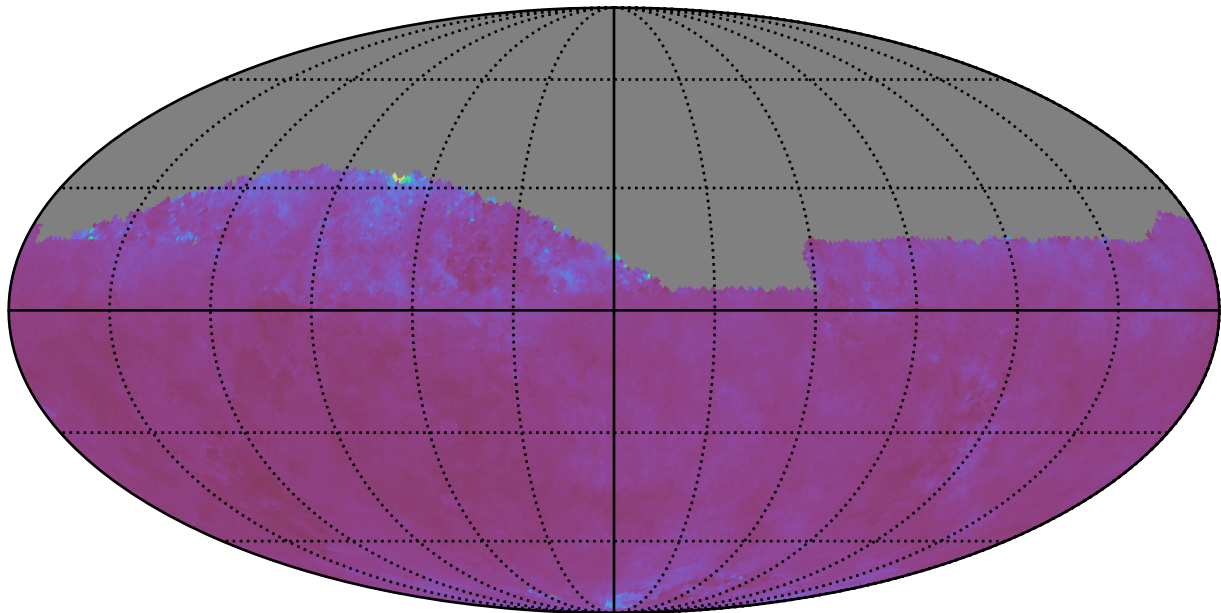

no_magell_roll_v3.4_10yrs night<365 and z: SNR-weighted FWHMeff z, year<1

SNR-weighted FWHMeff z, year<1
(mag arcsec)