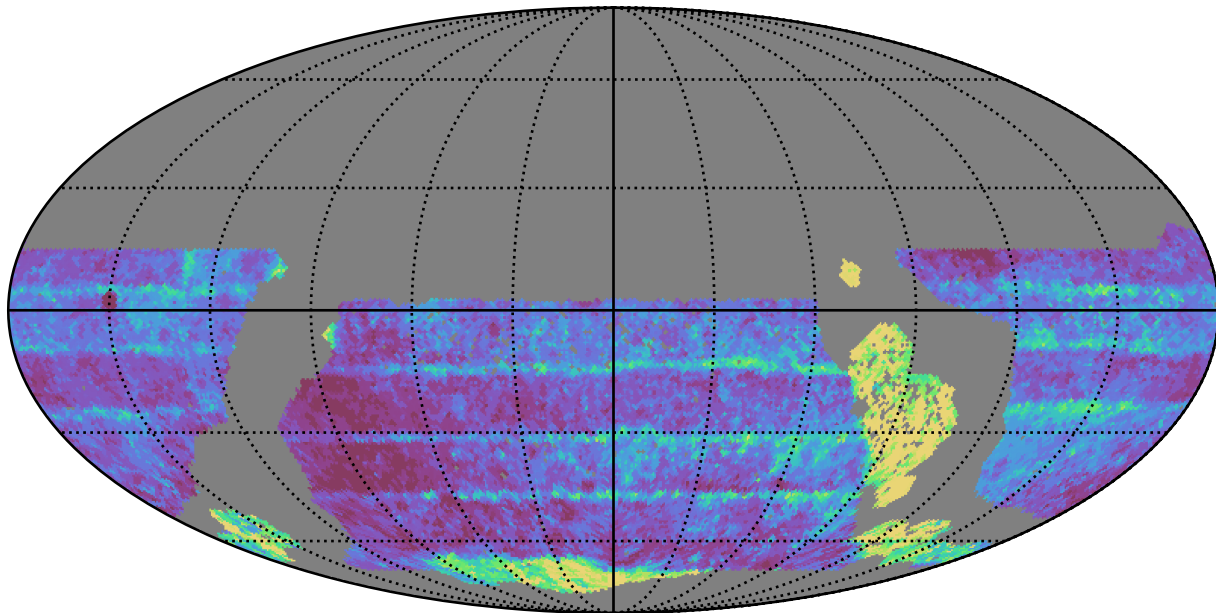

no\_magell\_roll\_v3.4\_10yrs WFD z band: Median Inter-Night Gap

Median Inter-Night Gap (days)