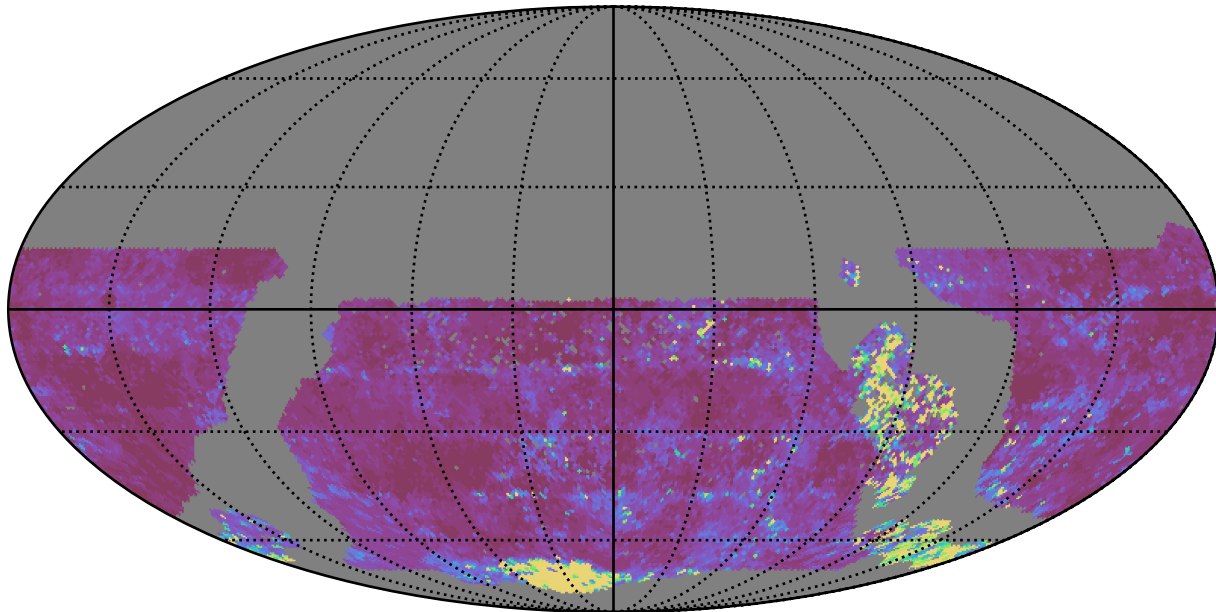

no\_magell\_roll\_v3.4\_10yrs WFD u band: 20thPercentile Inter-Night Gap

20thPercentile Inter-Night Gap  
(days)