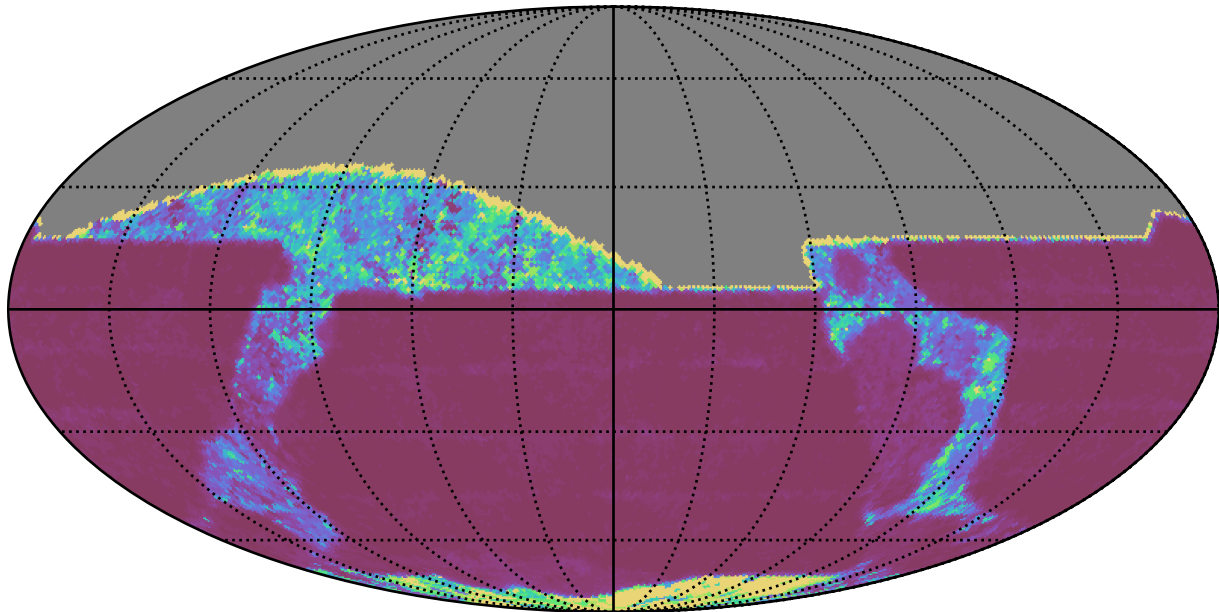

no_magell_roll_v3.4_10yrs All sky z band: 20thPercentile Inter-Night Gap

20thPercentile Inter-Night Gap
(days)