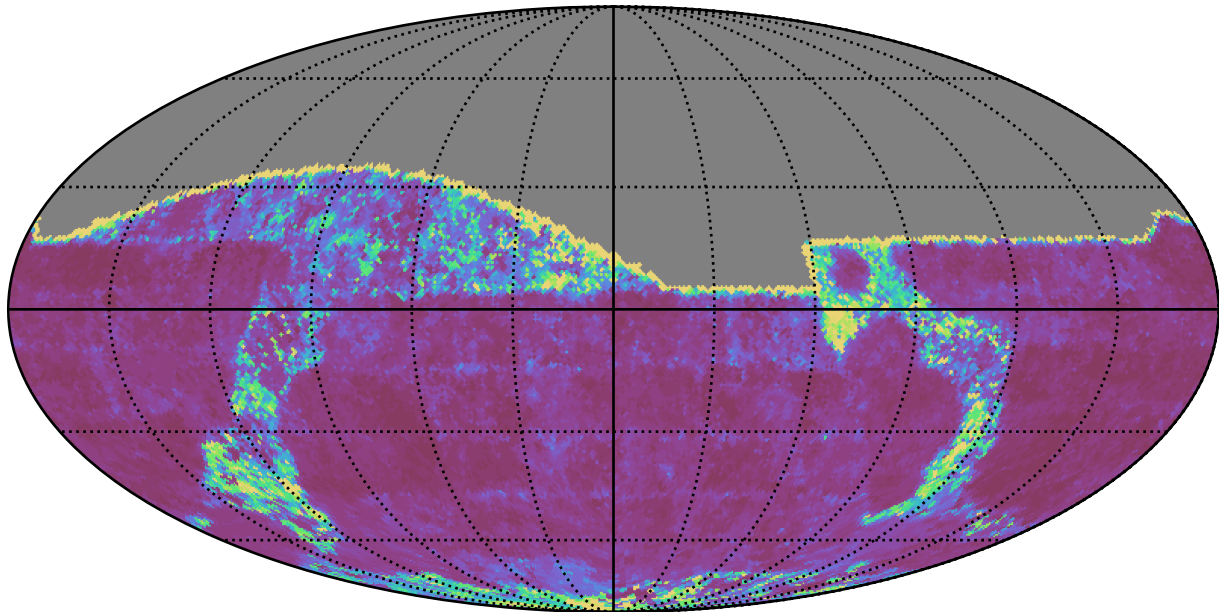

no_magell_roll_v3.4_10yrs All sky g band: 20thPercentile Inter-Night Gap

20thPercentile Inter-Night Gap
(days)