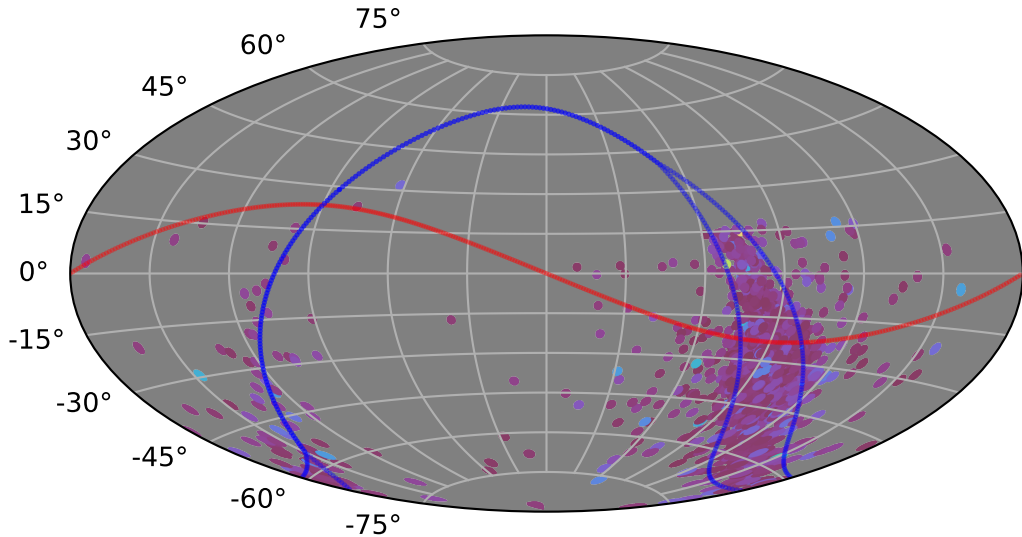

no_long_v3.4_10yrs : XRBPpopMetric_mean_time_between_detections

5 10 15 20 25 30 35 40 45
XRBPpopMetric_mean_time_between_detections
(Detected, 0 or 1)