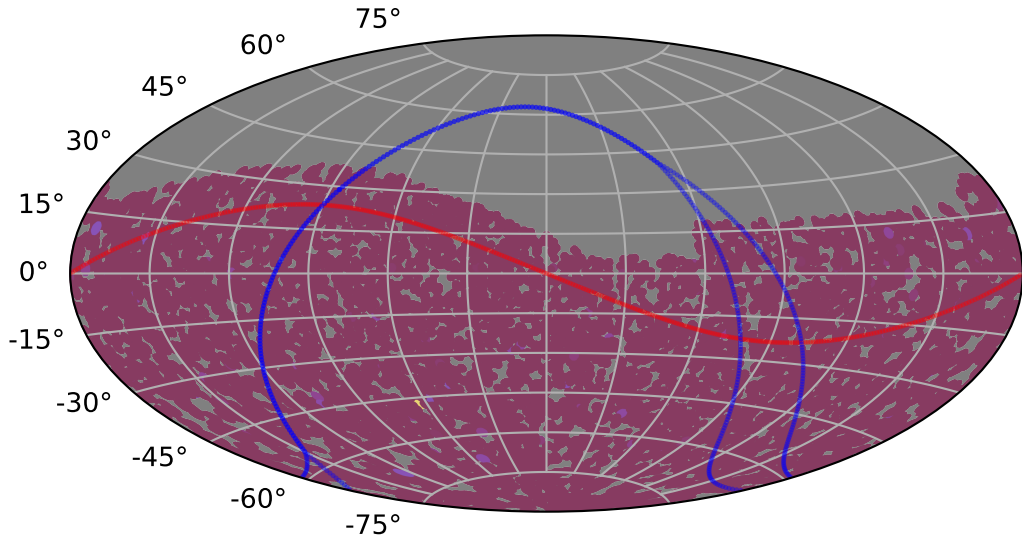

no_long_v3.4_10yrs : TDE_Quality_some_color_pu_pnum

TDE_Quality_some_color_pu_pnum
(Bad: 0, Good (obs every 2 night): 1)