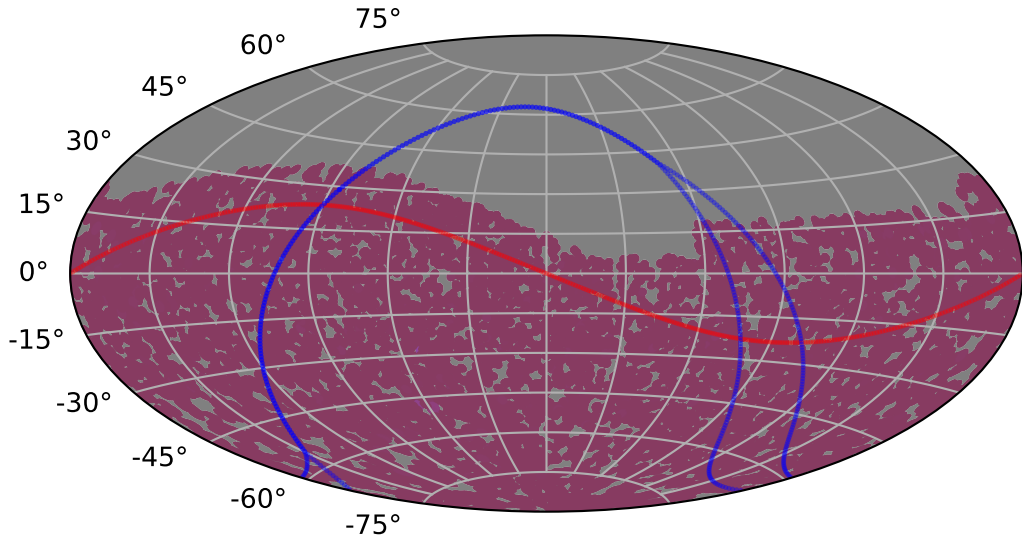

no_long_v3.4_10yrs : TDE_Quality_some_color_pnum

TDE_Quality_some_color_pnum
(Bad: 0, Good (obs every 2 night): 1)