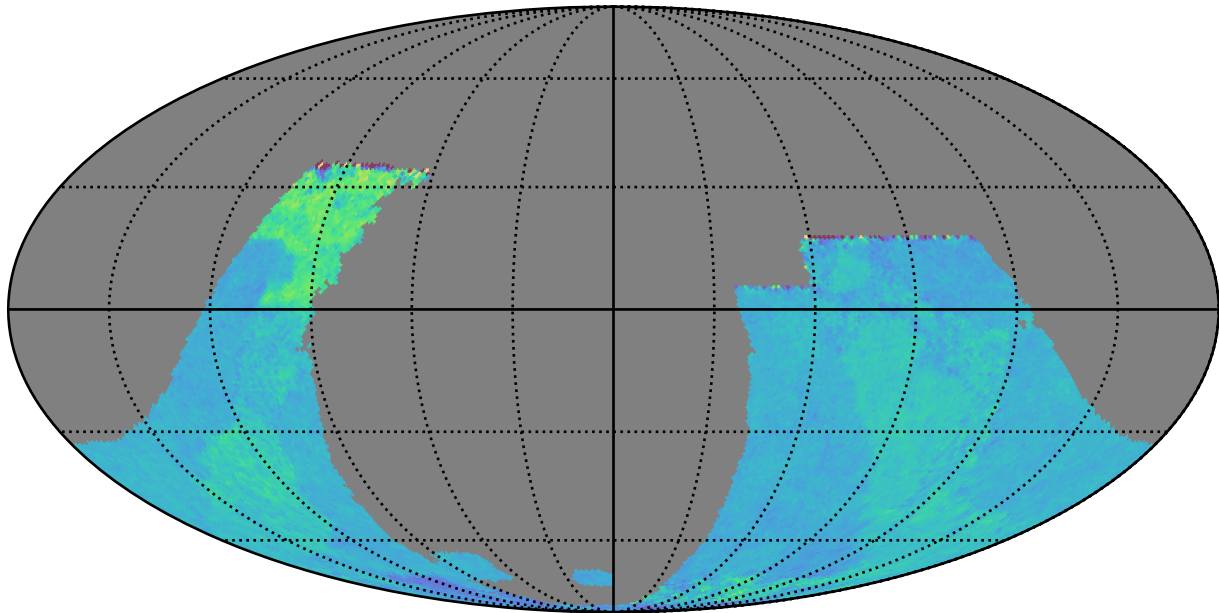

no\_long\_v3.4\_10yrs : GalplaneTimePerFilter\_galactic\_plane\_map\_i

GalplaneTimePerFilter\_galactic\_plane\_map\_i  
(filter mag MJD s)