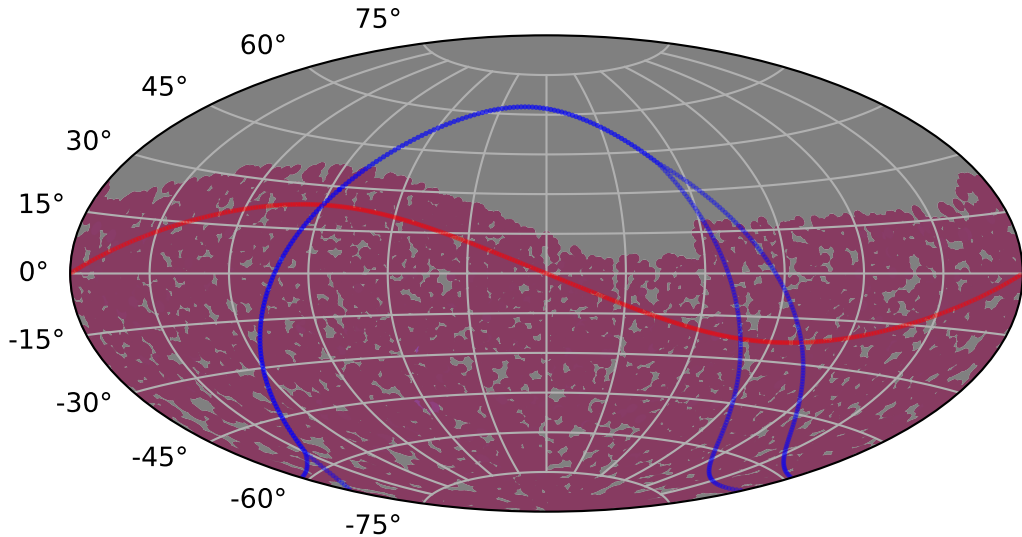

no_long_daily_v3.4_10yrs : TDE_Quality_some_color_pnum

TDE_Quality_some_color_pnum
(Bad: 0, Good (obs every 2 night): 1)