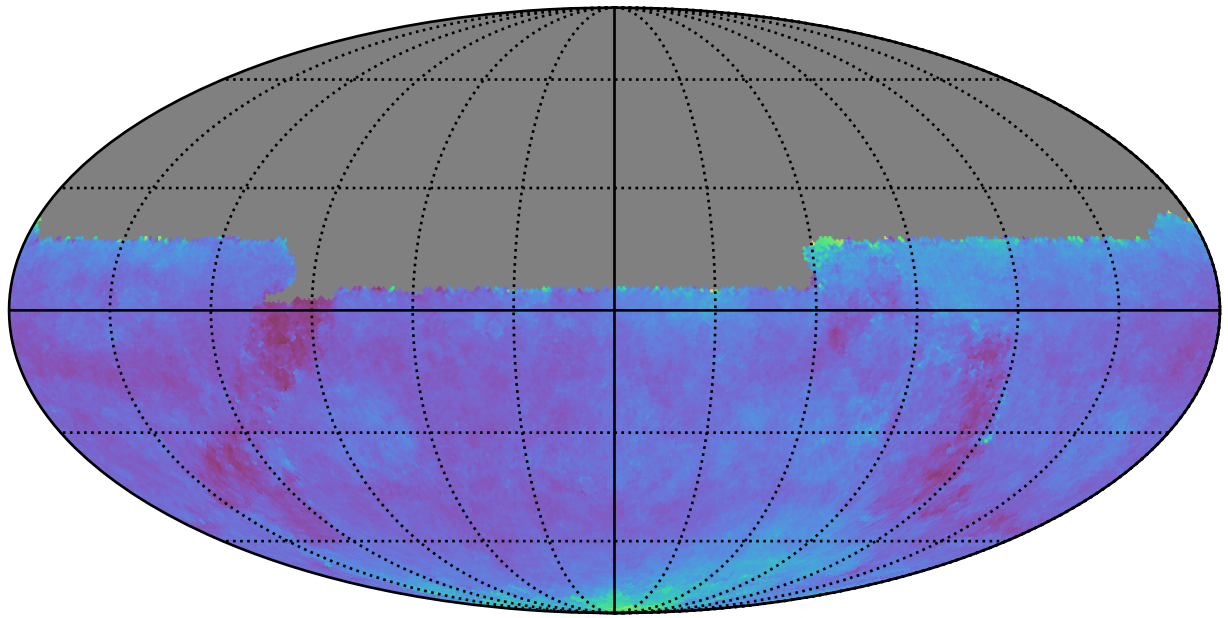

no\_long\_daily\_v3.4\_10yrs night<2556 and u: SNR-weighted FWHMeff u, year<7

SNR-weighted FWHMeff u, year<7  
(mag arcsec)