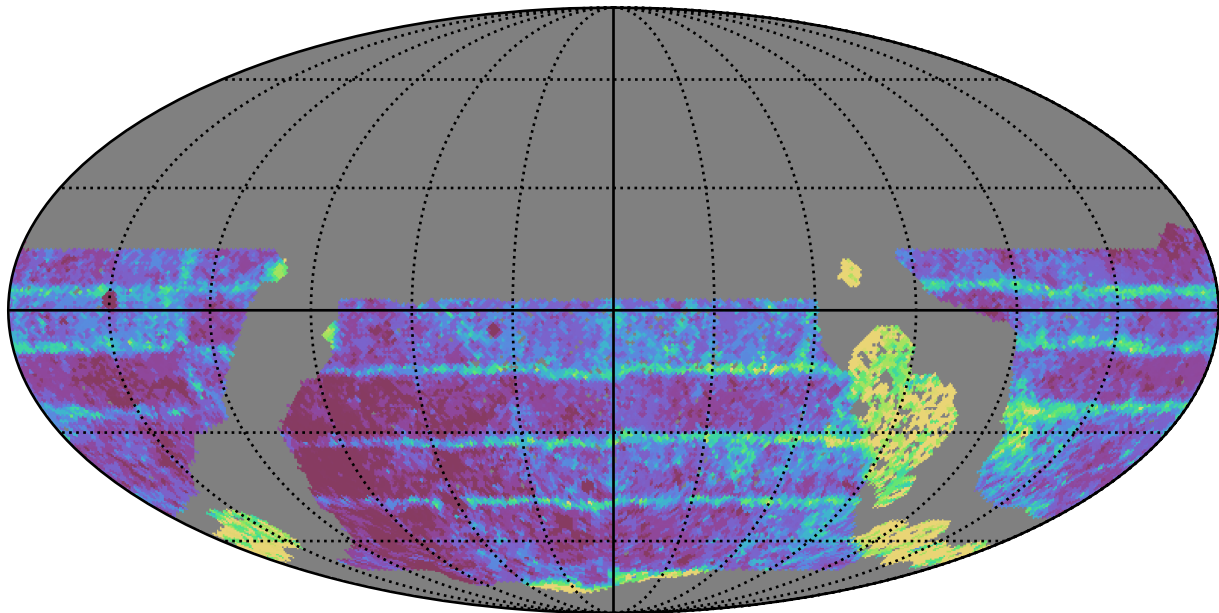

no_long_daily_v3.4_10yrs WFD z band: Median Inter-Night Gap

Median Inter-Night Gap (days)