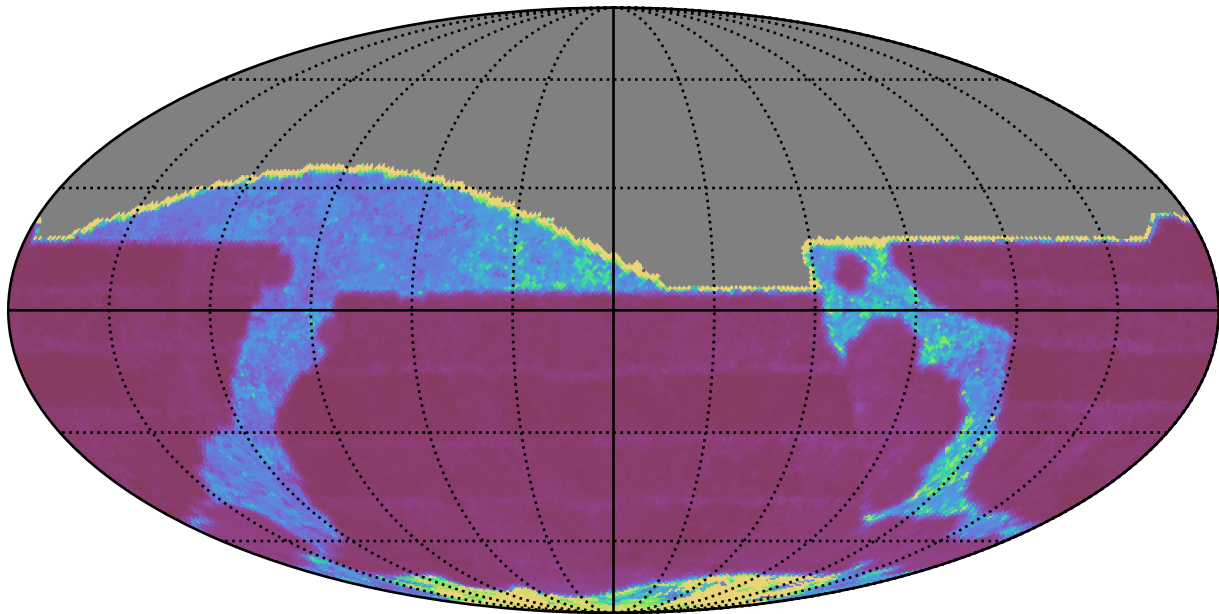

no_long_daily_v3.4_10yrs All sky r band: Median Inter-Night Gap

Median Inter-Night Gap (days)