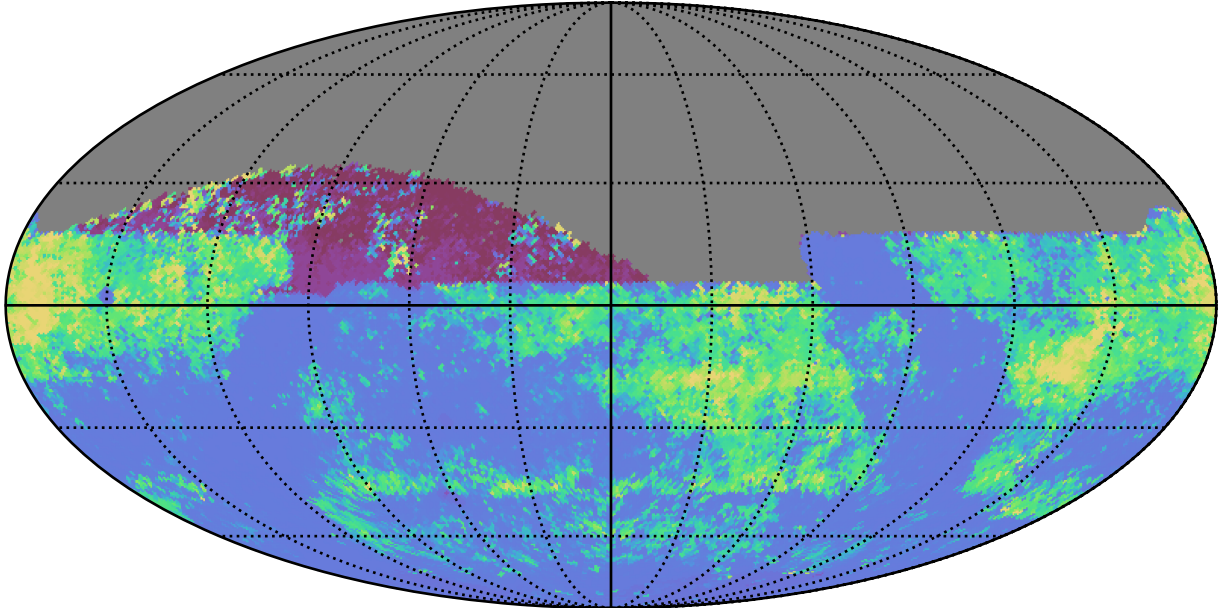

no_long_daily_v3.4_10yrs All sky zy bands: 75th Percentile Intranight Timespan

75th Percentile Intranight Timespan (minutes)