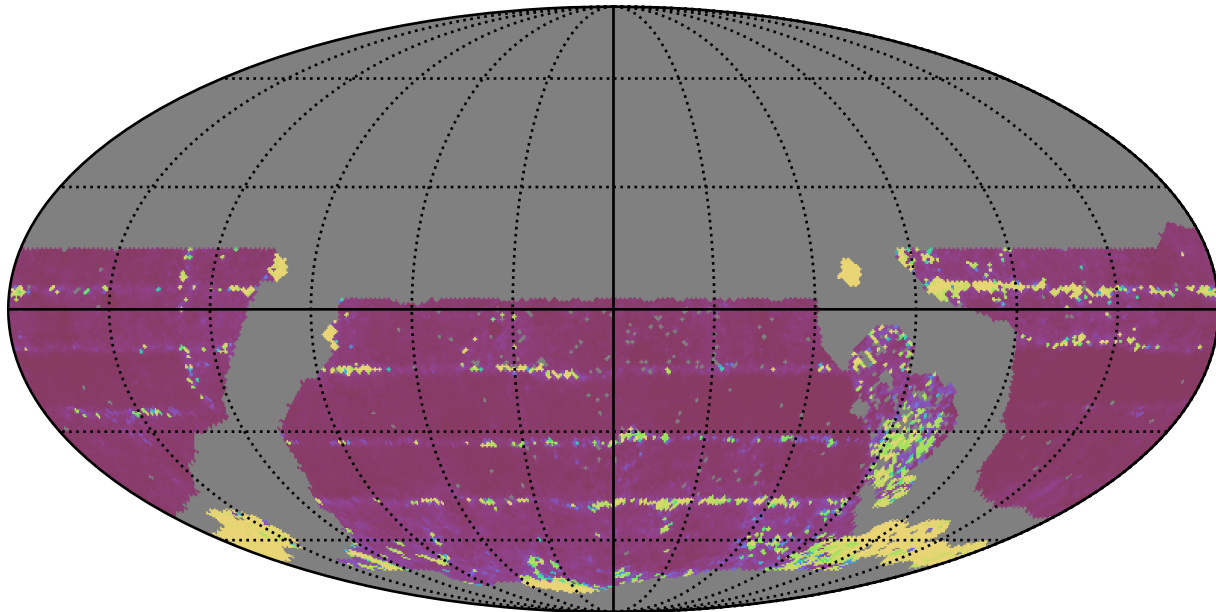

no\_long\_daily\_v3.4\_10yrs WFD all bands: 20thPercentile Inter-Night Gap

20thPercentile Inter-Night Gap  
(days)