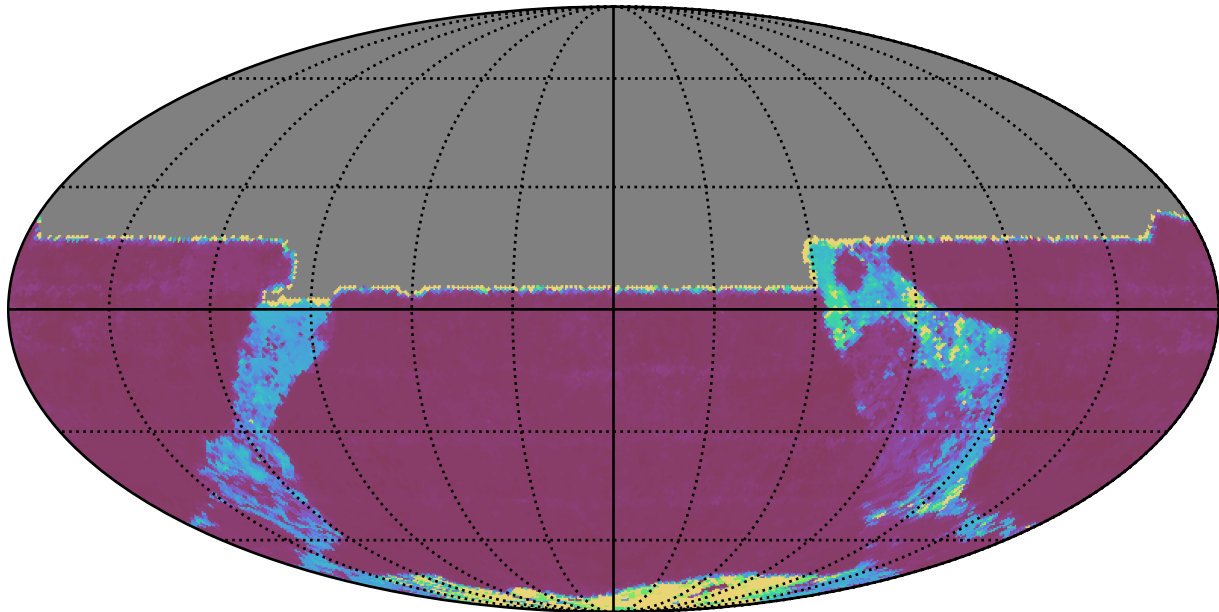

no_long_daily_v3.4_10yrs All sky y band: 20thPercentile Inter-Night Gap

20thPercentile Inter-Night Gap
(days)