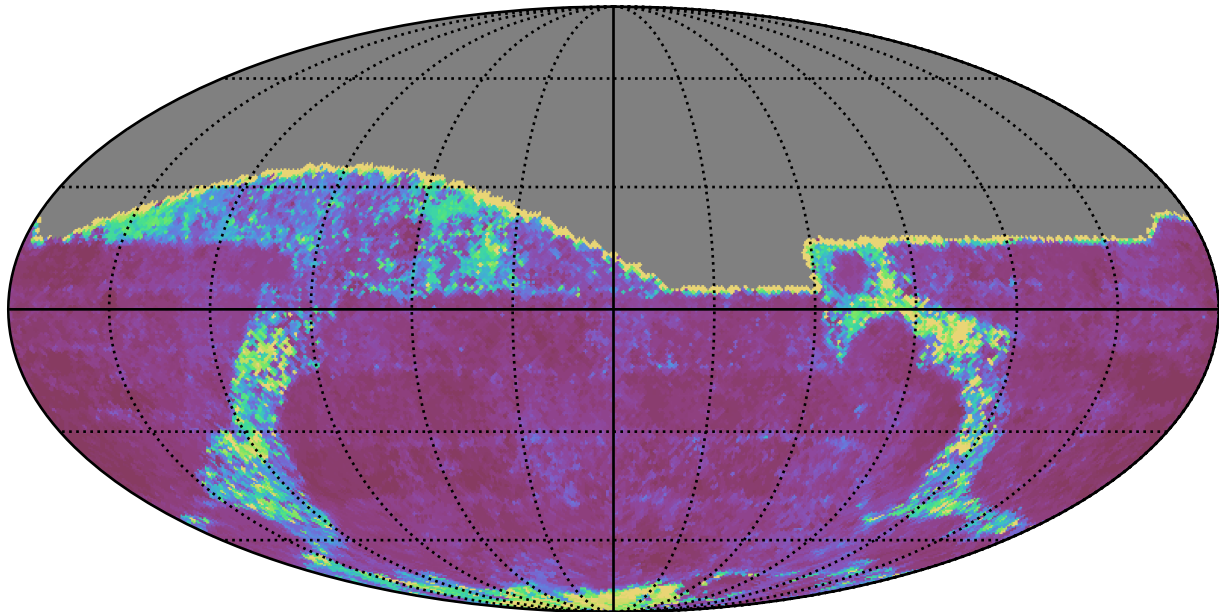

no_long_daily_v3.4_10yrs All sky g band: 20thPercentile Inter-Night Gap

20thPercentile Inter-Night Gap
(days)