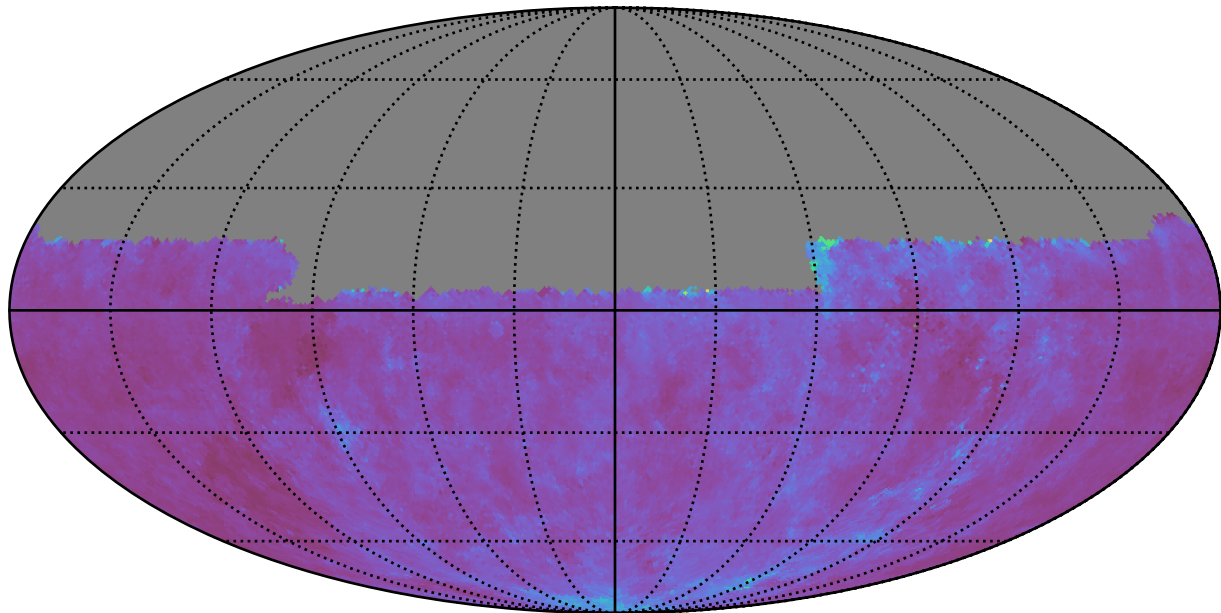

no_high_blob_v3.3_10yrs night<730 and u: SNR-weighted FWHMeff u, year<2

SNR-weighted FWHMeff u, year<2
(mag arcsec)