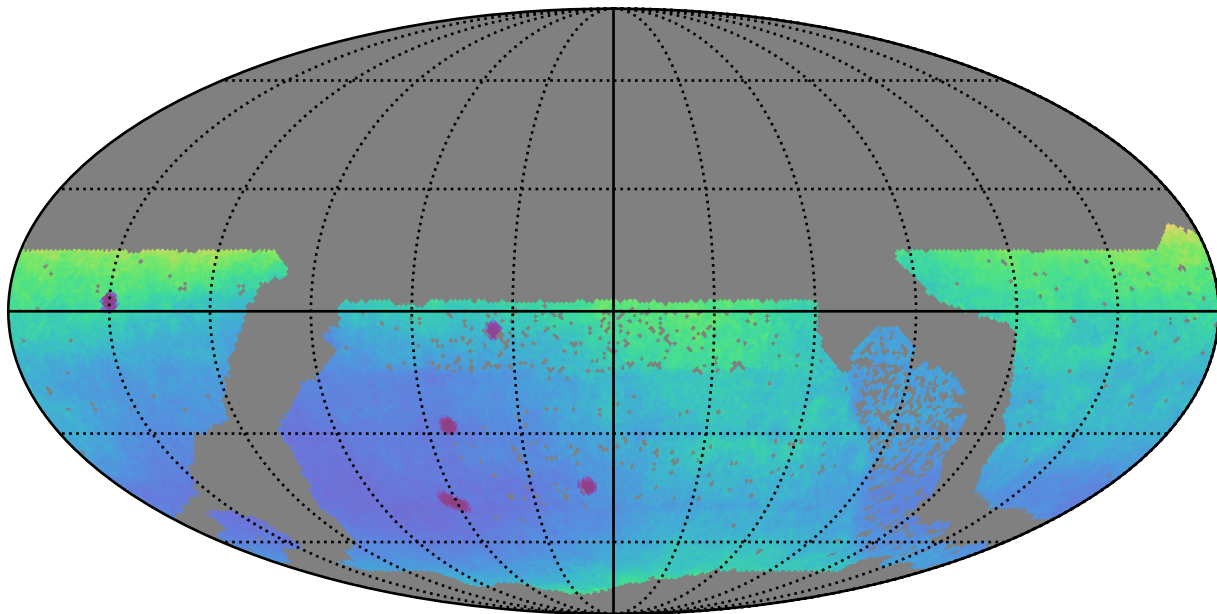

no_high_blob_v3.3_10yrs WFD: Parallax Uncert @ 24.0

Parallax Uncert @ 24.0 (mas)