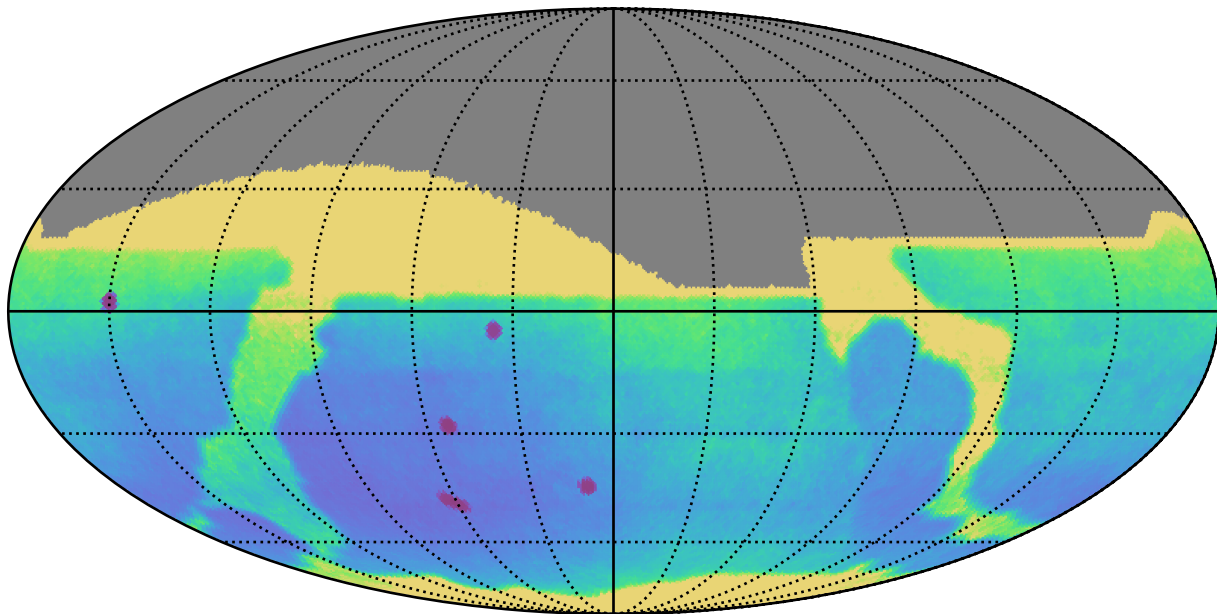

no_high_blob_v3.3_10yrs All sky: Parallax Uncert @ 24.0

Parallax Uncert @ 24.0 (mas)