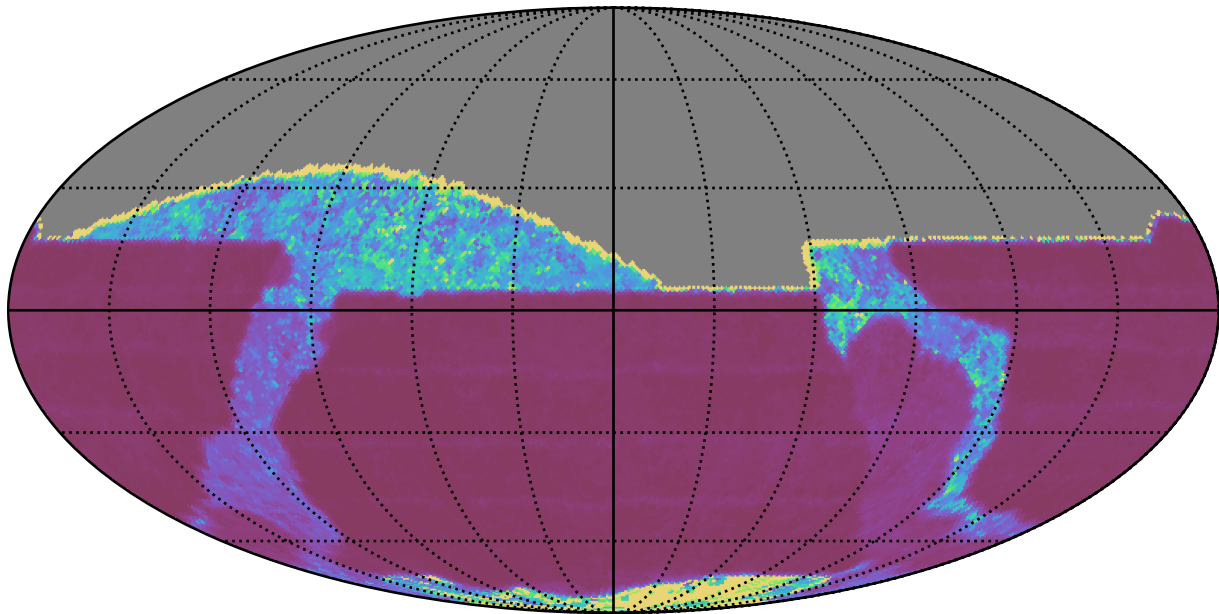

no_high_blob_v3.3_10yrs All sky z band: Median Inter-Night Gap

Median Inter-Night Gap (days)