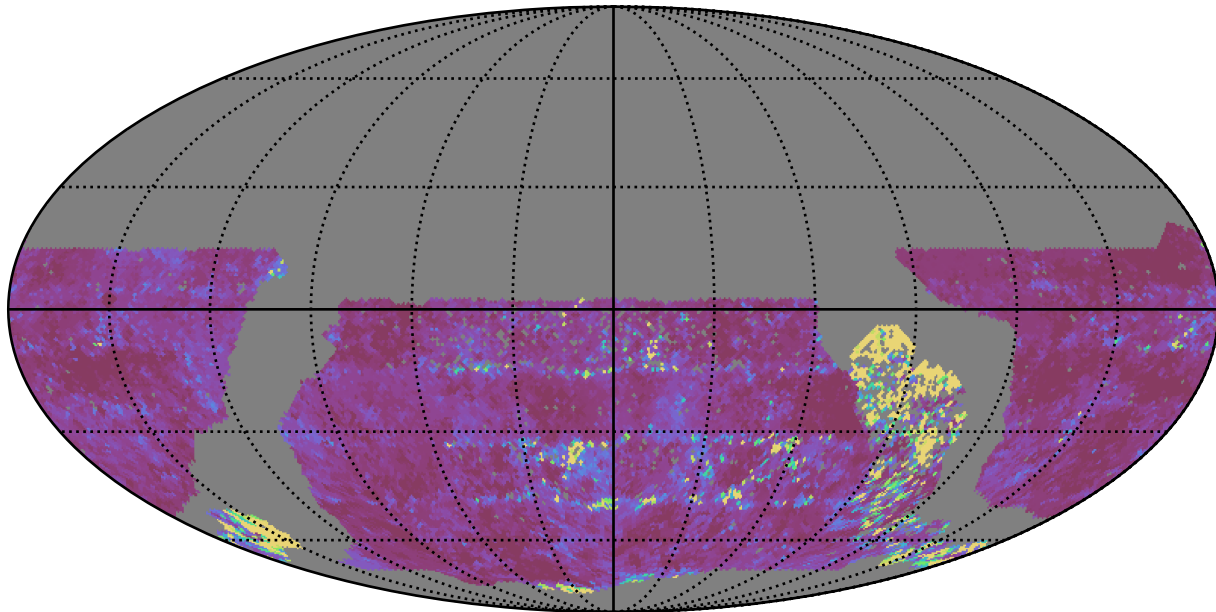

no_high_blob_v3.3_10yrs WFD u band: 20thPercentile Inter-Night Gap

20thPercentile Inter-Night Gap
(days)