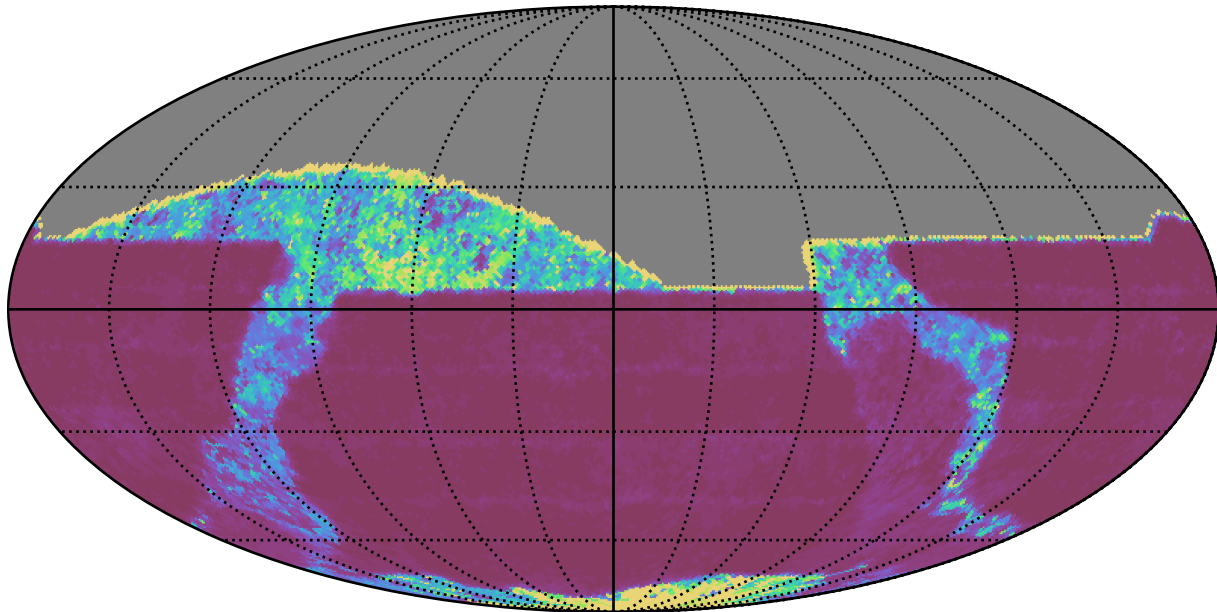

no\_high\_blob\_v3.3\_10yrs All sky z band: 20thPercentile Inter-Night Gap

20thPercentile Inter-Night Gap  
(days)