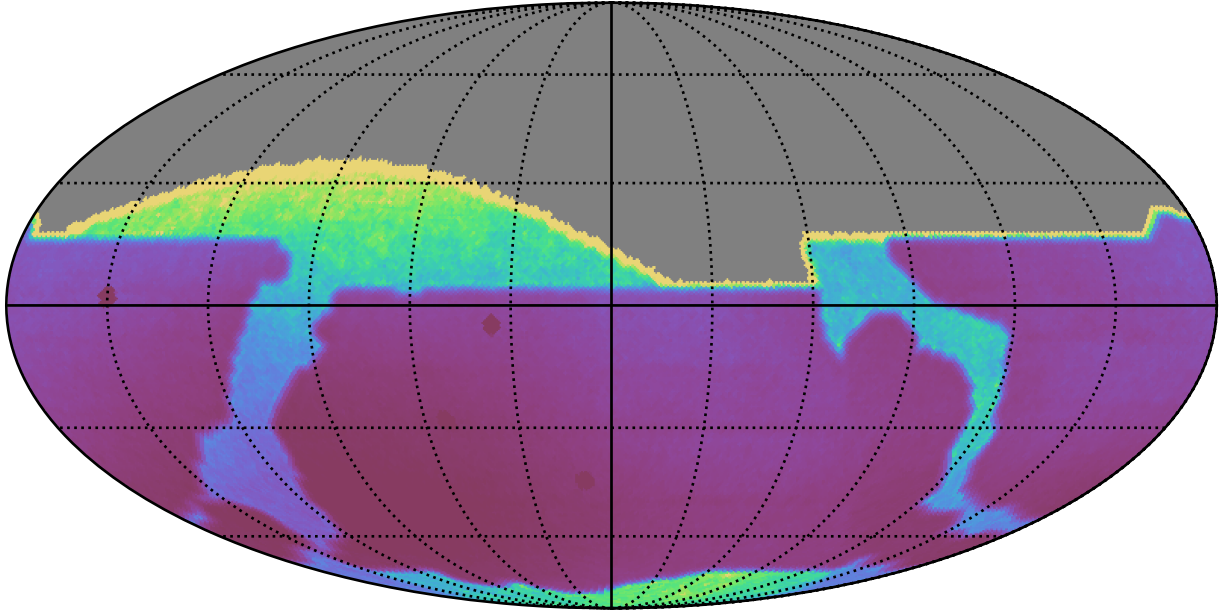

no_high_blob_v3.3_10yrs : Parallax fiveSigmaDepth, filter, seeingFwhmGeom, ra_pi_amp, dec_pi_amp

0.4 0.6 0.8 1.0 1.2 1.4 1.6 1.8 2.0 2.2
Parallax fiveSigmaDepth, filter, seeingFwhmGeom, ra_pi_amp, dec_pi_amp
(mas)