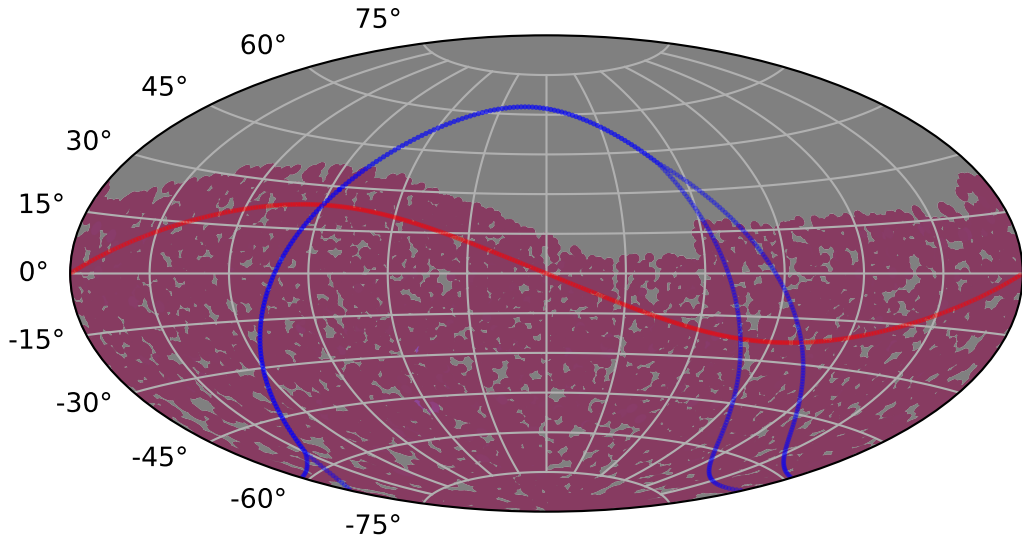

mw_roll_bulge_v3.3_10yrs : TDE_Quality_some_color_pnum

TDE_Quality_some_color_pnum
(Bad: 0, Good (obs every 2 night): 1)