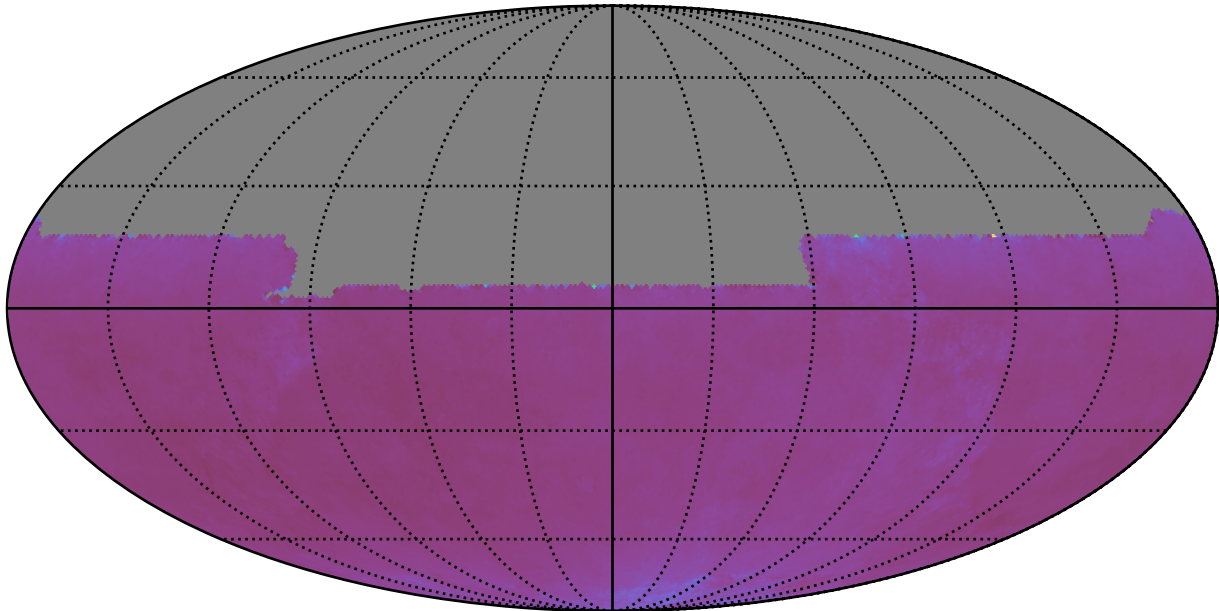

mw_roll_bulge_v3.3_10yrs night<3287 and y: SNR-weighted FWHMeff y, year<9

SNR-weighted FWHMeff y, year<9
(mag arcsec)