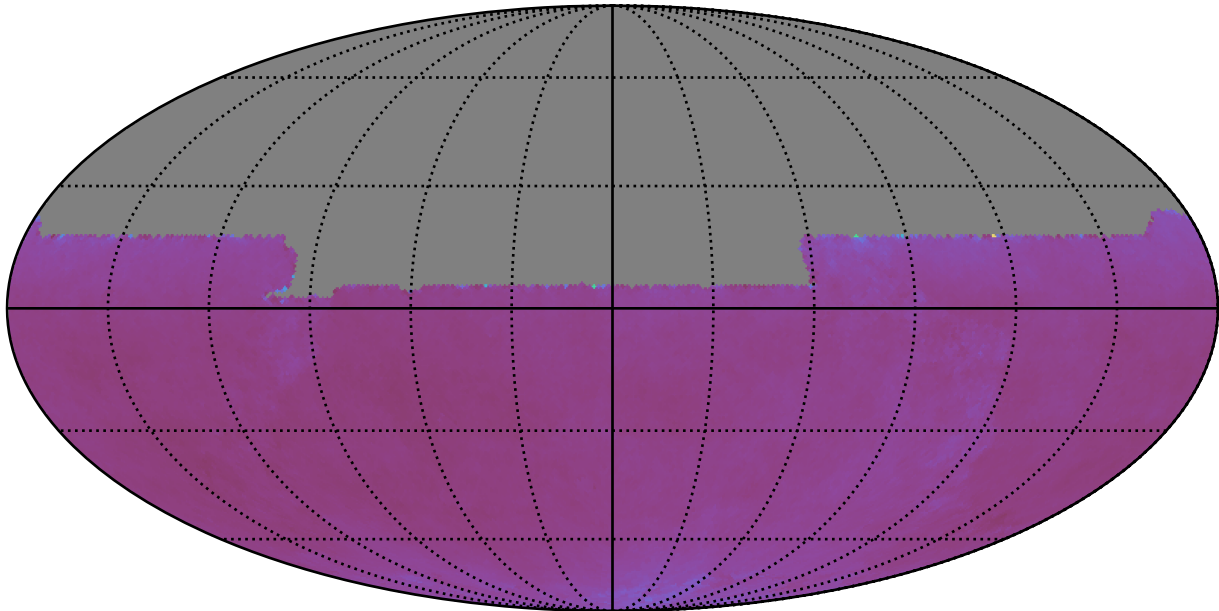

mw_roll_bulge_v3.3_10yrs night<2922 and y: SNR-weighted FWHMeff y, year<8

SNR-weighted FWHMeff y, year<8
(mag arcsec)