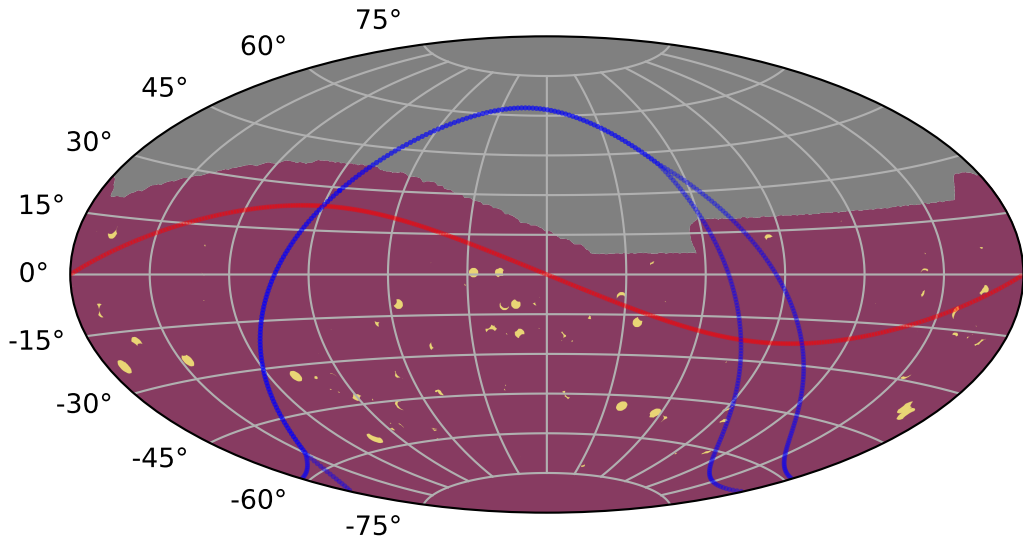

mw_roll_bulge_v3.3_10yrs all models: KNePopMetric_all_ztfrest_simple_blue

KNePopMetric_all_ztfrest_simple_blue
(Detected, 0 or 1)