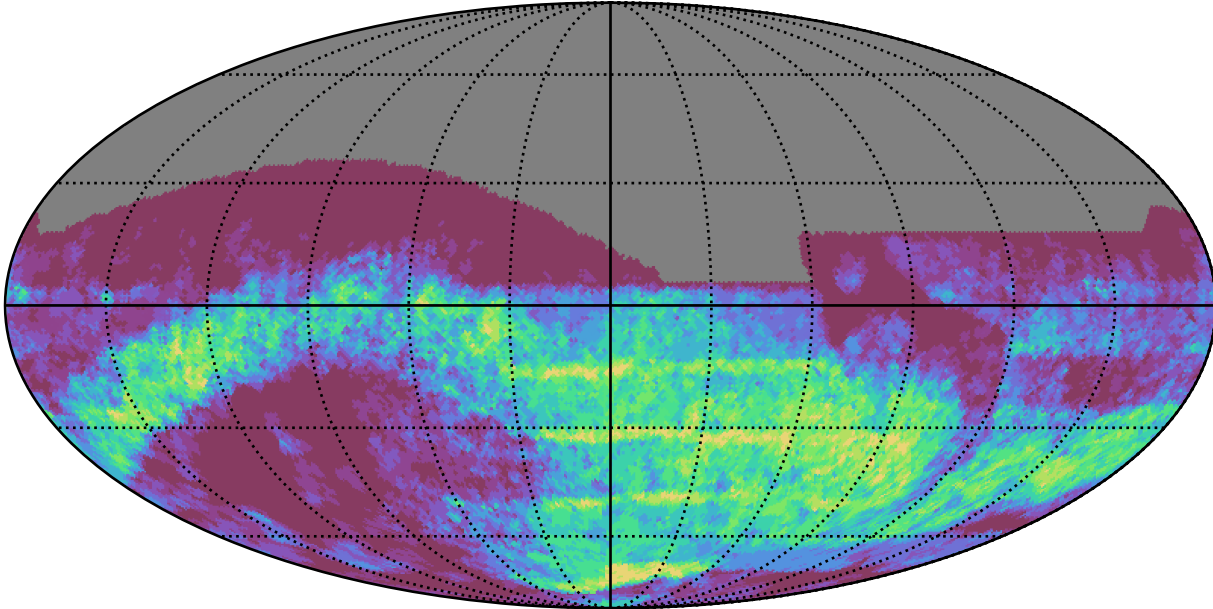

mw_roll_bulge_v3.3_10yrs : GalPlaneSeasonGapsTimescales_xray_binaries_map_Tau_25_0

0.0 0.1 0.2 0.3 0.4 0.5 0.6 0.7 0.8 0.9 1.0
GalPlaneSeasonGapsTimescales_xray_binaries_map_Tau_25_0
(MJD mag)