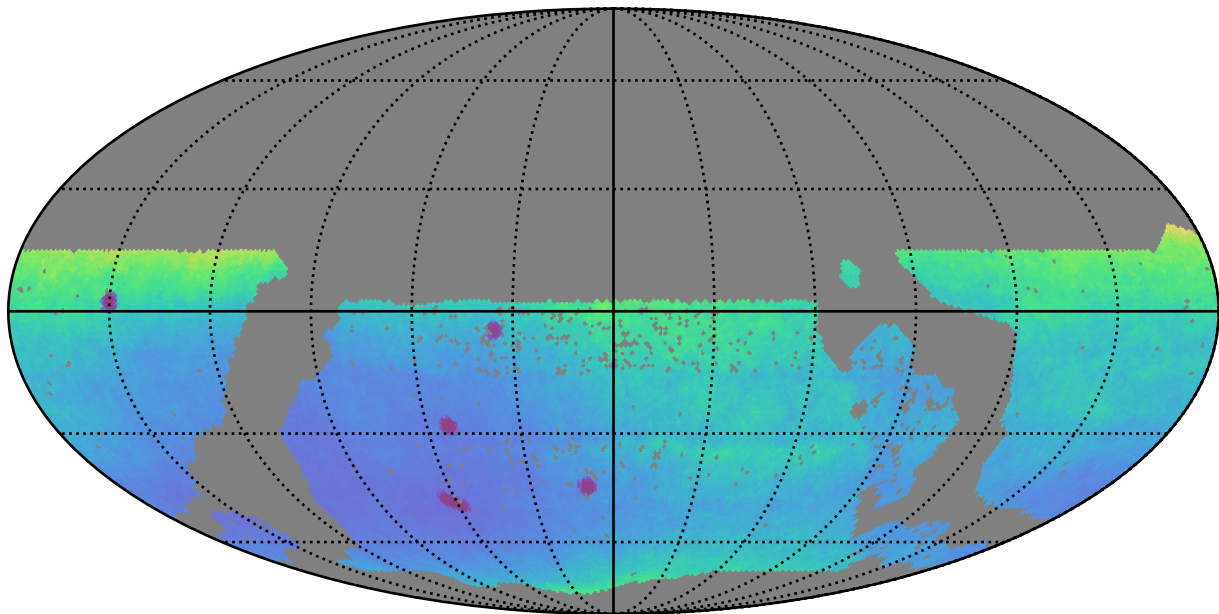

mw_roll_bulge_v3.3_10yrs WFD: Parallax Uncert @ 24.0

Parallax Uncert @ 24.0 (mas)