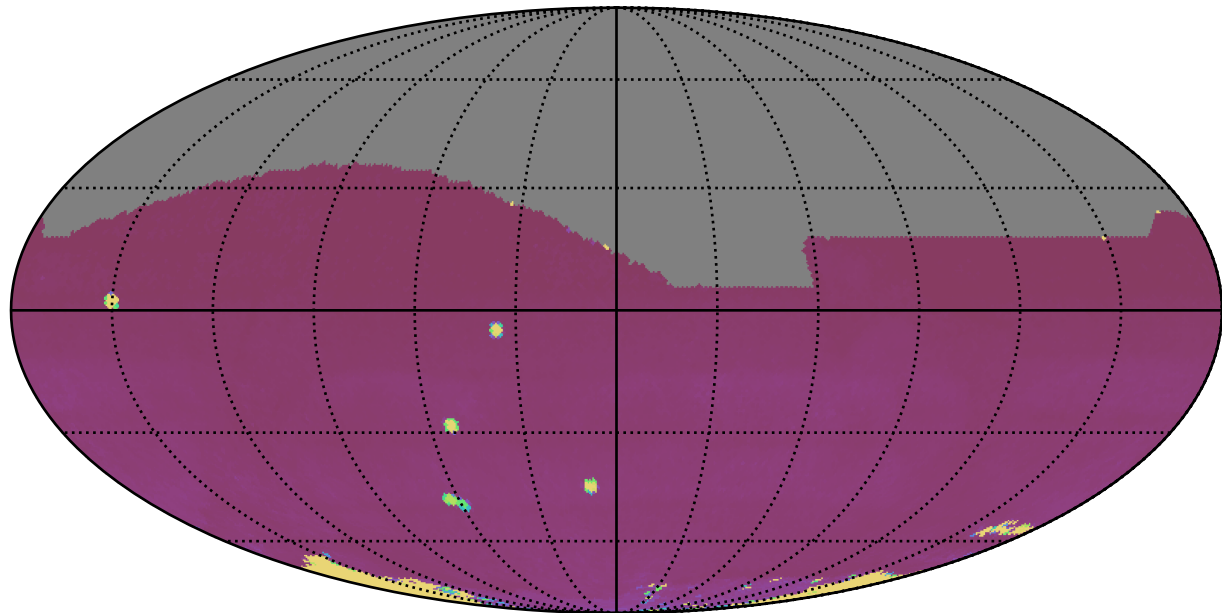

mw_roll_bulge_v3.3_10yrs All sky all bands: 75th Percentile Intranight Timespan

75th Percentile Intranight Timespan (minutes)